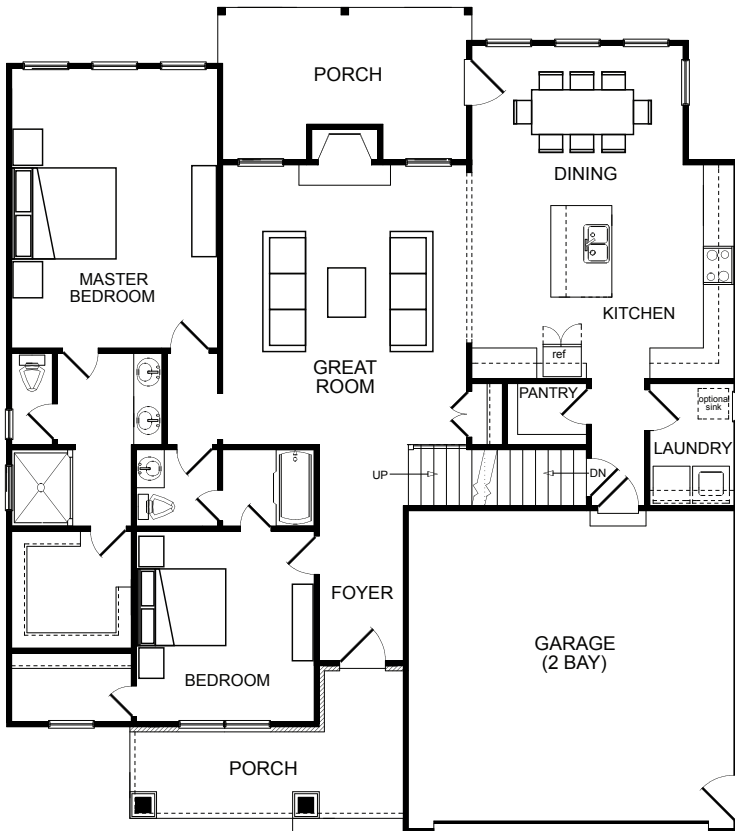

WOODLANDS

DOGWOOD II

MAIN LEVEL

OPTIONAL UPPER LEVEL

Main Level: 2 Bedrooms | 2 Baths

Optional Upper Level: 1 Bedrooms | 1 Bath

Square Footage: 1,657 Main Level; 442 Optional Upper Level

TIH Homes, INC. 