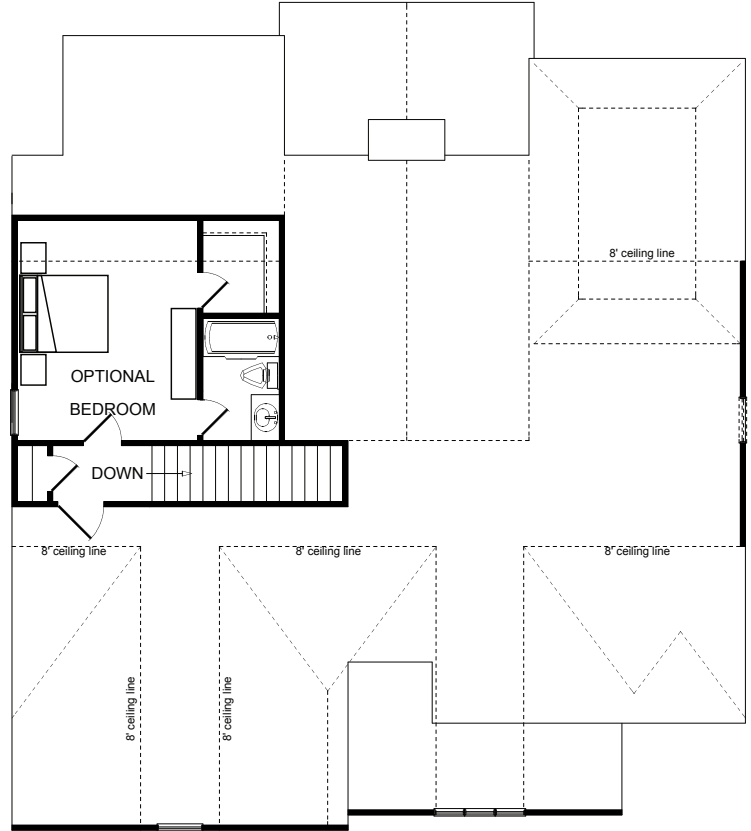

WOODLANDS

DOGWOOD II

MAIN LEVEL

OPTIONAL UPPER LEVEL

Main Level: 2 Bedrooms | 2 Baths

Optional Upper Level: 1 Bedrooms | 1 Bath

Square Footage: 1,657 Main Level; 442 Optional Upper Level

TIH Homes, INC. 