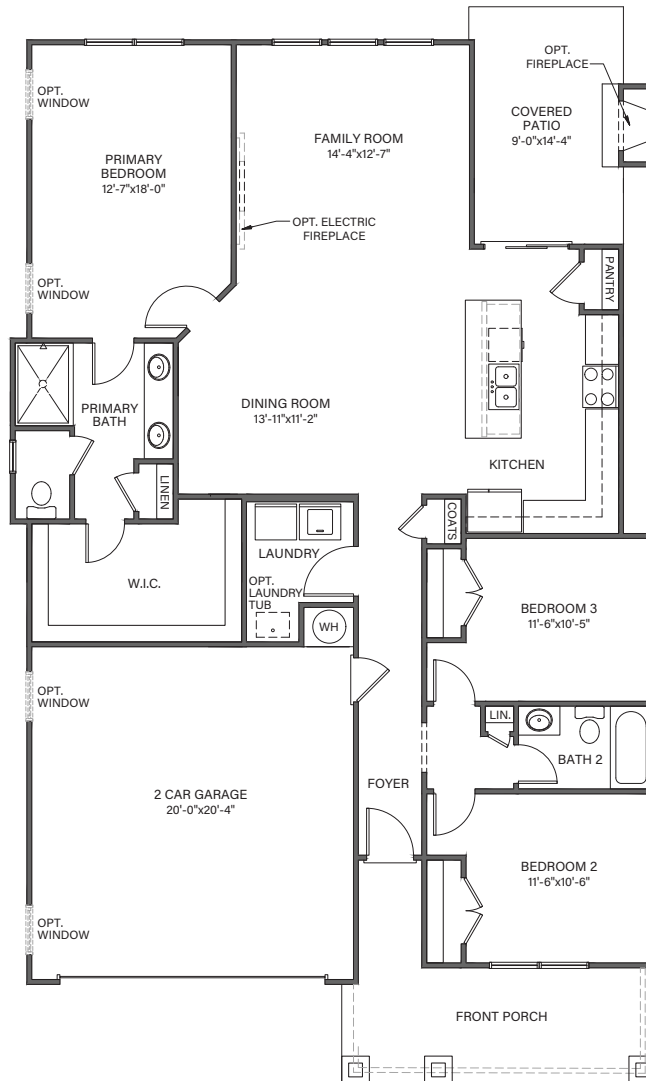

FORT GIBSON

BEECH

MAIN LEVEL

Main Level: 3 Bedrooms | 2 Baths
Square Footage: 1,554 Main Level

LAKEARROWHEADGA.COM | 770-720-2700

Renderings are for illustrative purposes only and may vary in precise detail from the actual plans and standard specifications for Woodlands. Information is believed accurate, but not warranted and is subject to change without notice and at builders discretion. 12-09-24