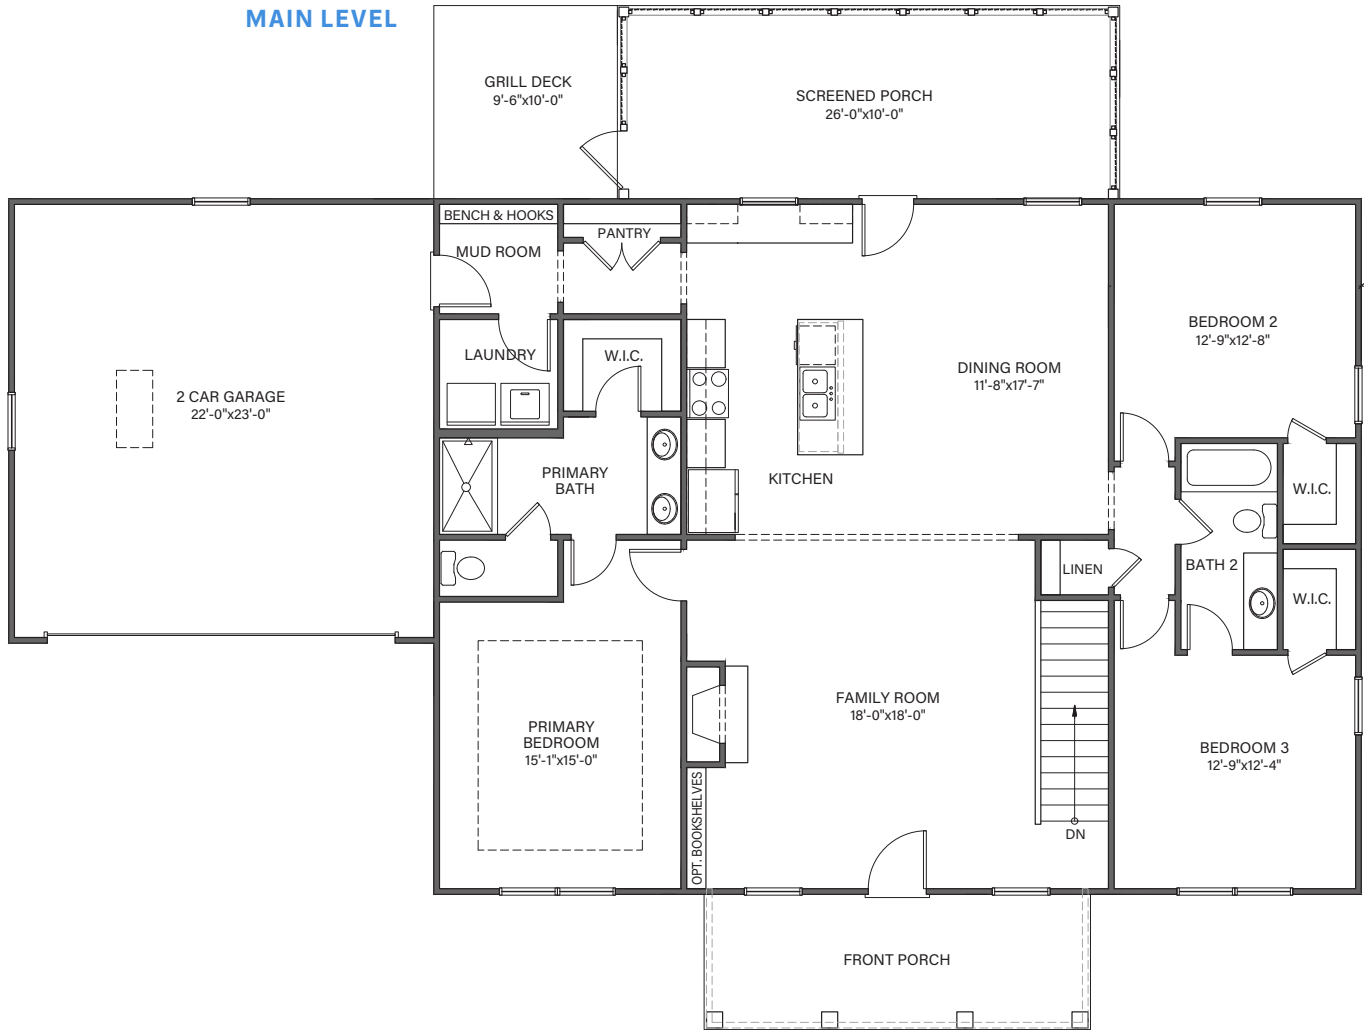

FORT GIBSON

LINDEN

MAIN LEVEL

Main Level: 3 Bedrooms | 2 Baths
 Square Footage: 1,728 Main Level

LAKEARROWHEADGA.COM | 770-720-2700

Renderings are for illustrative purposes only and may vary in precise detail from the actual plans and standard specifications for Woodlands.
 Information is believed accurate, but not warranted and is subject to change without notice and at builders discretion. 12-09-24