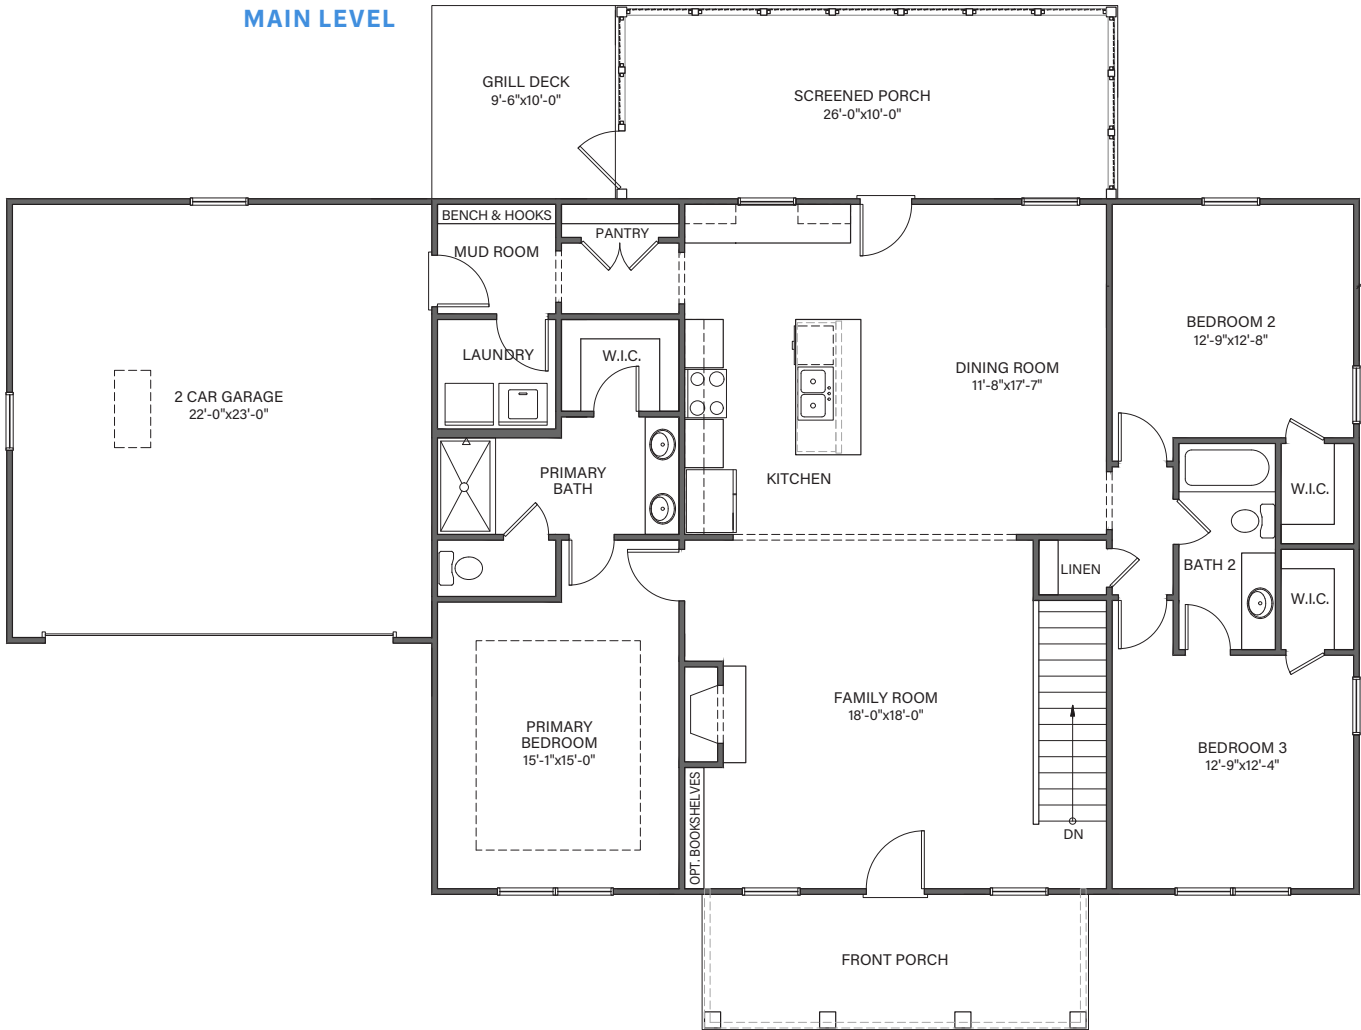

FORT GIBSON

LINDEN

MAIN LEVEL

Main Level: 3 Bedrooms | 2 Baths
 Square Footage: 1,728 Main Level

LAKEARROWHEADGA.COM | 770-720-2700

Renderings are for illustrative purposes only and may vary in precise detail from the actual plans and standard specifications for Woodlands. Information is believed accurate, but not warranted and is subject to change without notice and at builders discretion. 03-20-25