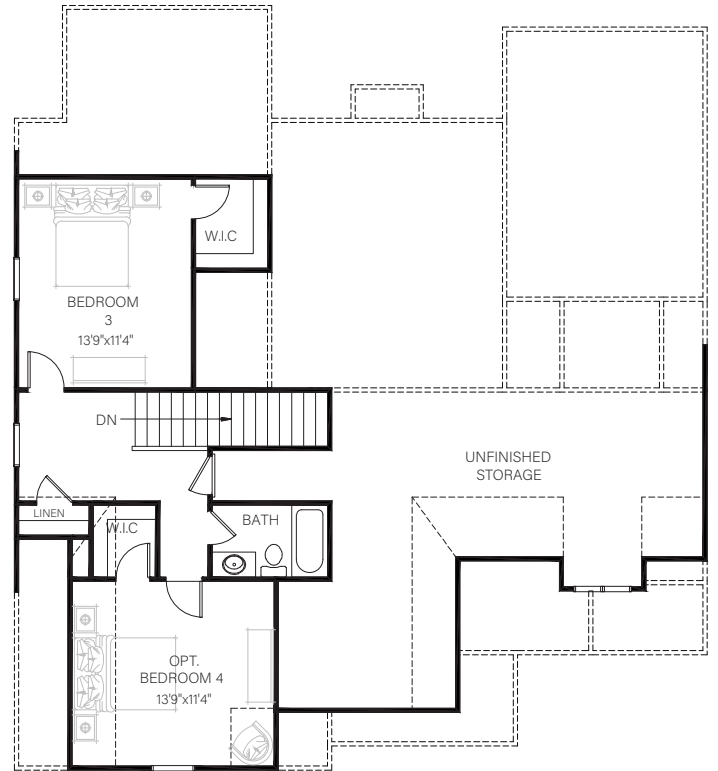

FORT GIBSON

DOGWOOD II

MAIN LEVEL

OPTIONAL UPPER LEVEL

Main Level: 2 Bedrooms | 2 Baths

Optional Upper Level: 2 Bedrooms | 1 Bath

Square Footage: 1,657 Main Level; 442 Optional Upper Level

LAKEARROWHEADGA.COM | 770-720-2700

Renderings are for illustrative purposes only and may vary in precise detail from the actual Plans and Standard Specifications for Highlands Vista, Unit 10. Galvanized Roofs over garages are optional based on availability of product. Information is subject to change without notice and at builders discretion. 8-8-22