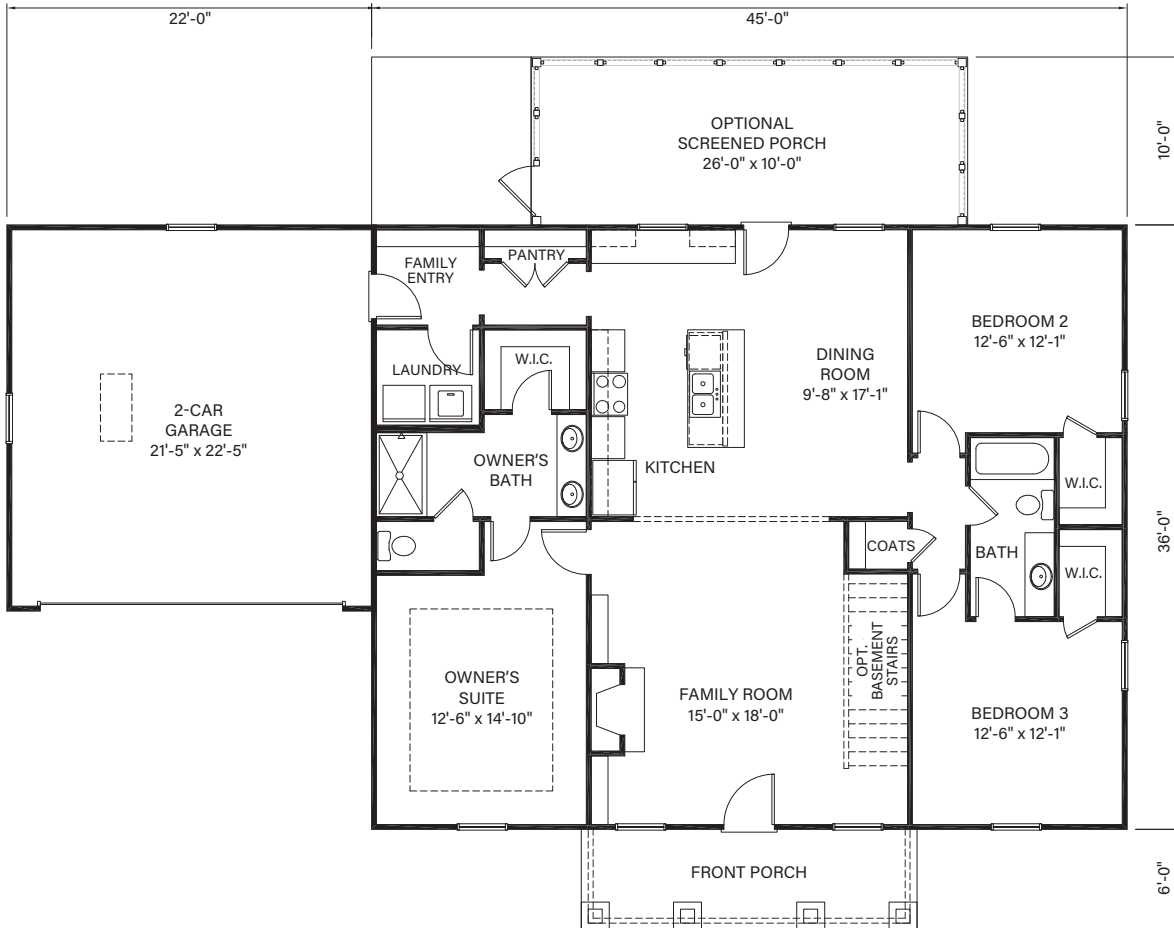

# FORT GIBSON

### MAIN LEVEL

Main Level: 3 Bedrooms | 2 Baths  
Square Footage: 1,620 Main Level

LAKEARROWHEADGA.COM | 770-720-2700

Renderings are for illustrative purposes only and may vary in precise detail from the actual plans and standard specifications for Woodlands.  
Information is believed accurate, but not warranted and is subject to change without notice and at builders discretion. 06-21-24