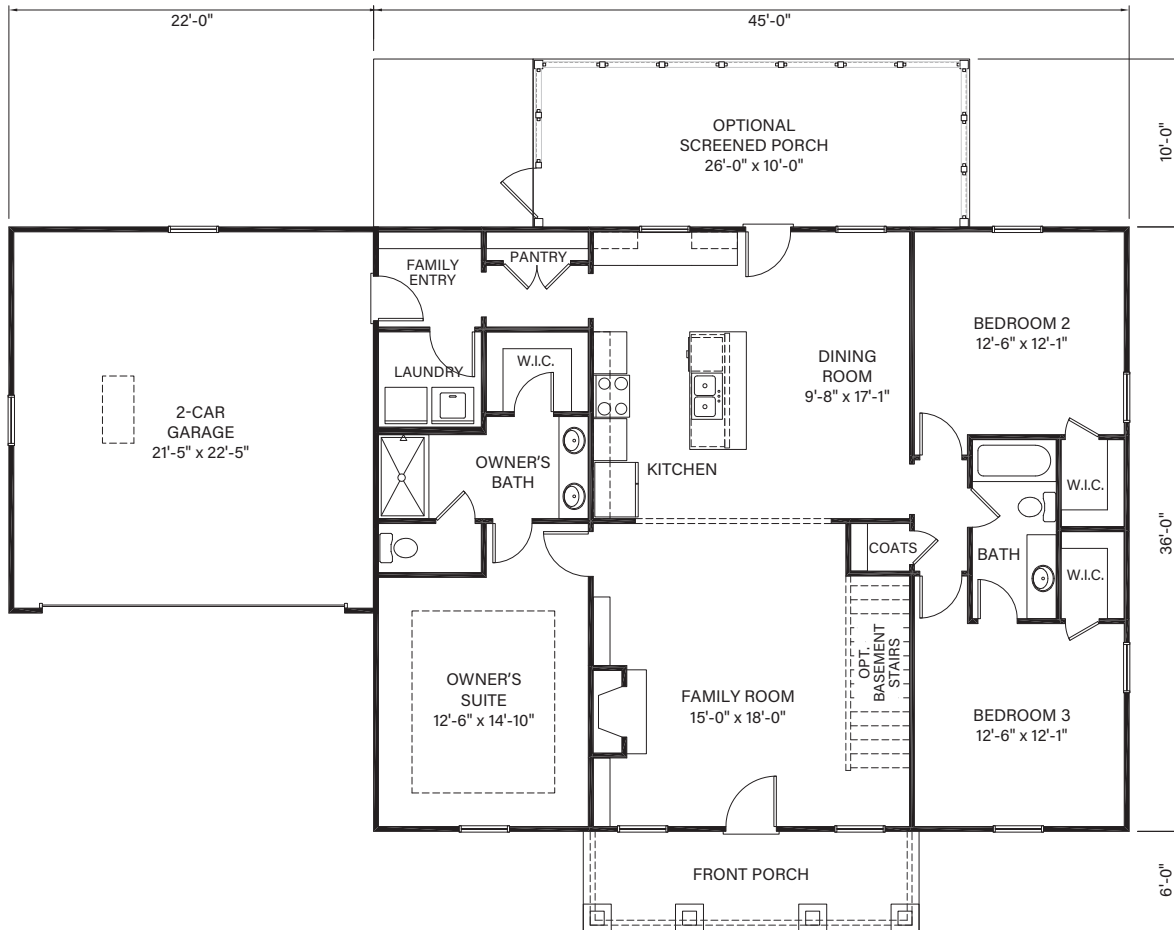

FORT GIBSON

ETOWAH II

MAIN LEVEL

Main Level: 3 Bedrooms | 2 Baths
Square Footage: 1,770 Main Level

LAKEARROWHEADGA.COM | 770-720-2700

Renderings are for illustrative purposes only and may vary in precise detail from the actual plans and standard specifications for Woodlands.
Information is believed accurate, but not warranted and is subject to change without notice and at builders discretion. 06-21-24