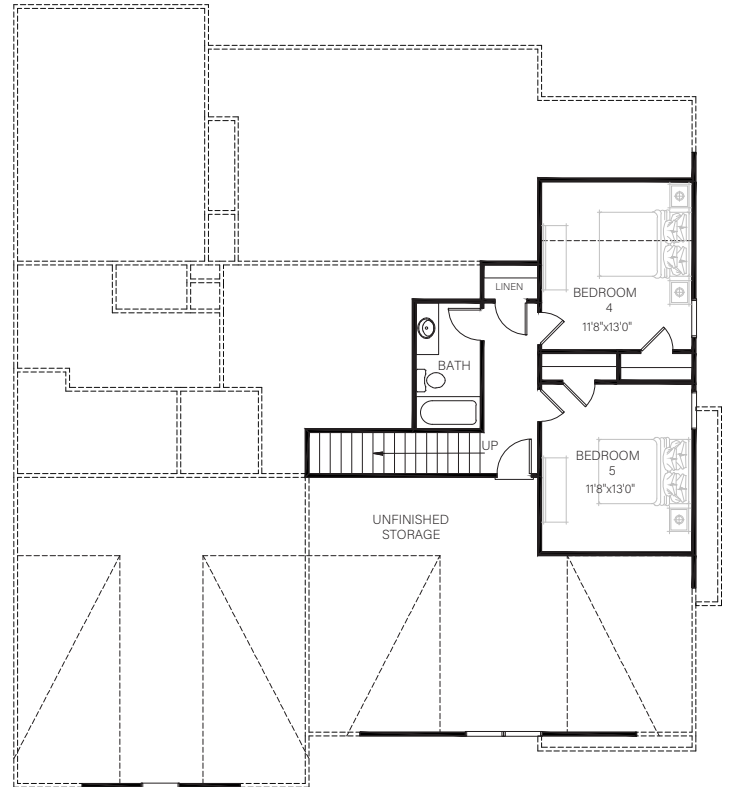

FORT GIBSON

HICKORY IIA

MAIN LEVEL

OPTIONAL UPPER LEVEL

Main Level: 3 Bedrooms | 2 Baths

Optional Upper Level: 2 Bedrooms | 1 Bath

Square Footage: 2,334 Main Level; 493 Optional Upper Level

LAKEARROWHEADGA.COM | 770-720-2700

Renderings are for illustrative purposes only and may vary in precise detail from the actual Plans and Standard Specifications for Highlands Vista, Unit 10. Galvanized Roofs over garages are optional based on availability of product. Information is subject to change without notice and at builders discretion. 10-3-22