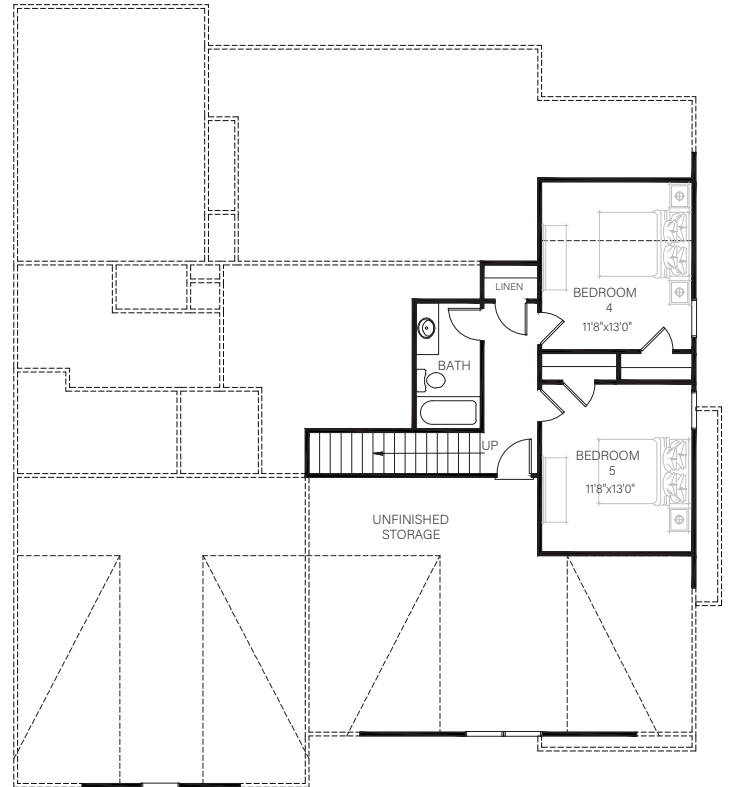

FORT GIBSON

HICKORY IIB

MAIN LEVEL

OPTIONAL UPPER LEVEL

Main Level: 3 Bedrooms | 2 Baths

Optional Upper Level: 2 Bedrooms | 1 Bath

Square Footage: 2,334 Main Level; 493 Optional Upper Level

LAKEARROWHEADGA.COM | 770-720-2700

Renderings are for illustrative purposes only and may vary in precise detail from the actual Plans and Standard Specifications for Highlands Vista, Unit 10. Galvanized Roofs over garages are optional based on availability of product. Information is subject to change without notice and at builders discretion. 01-26-24