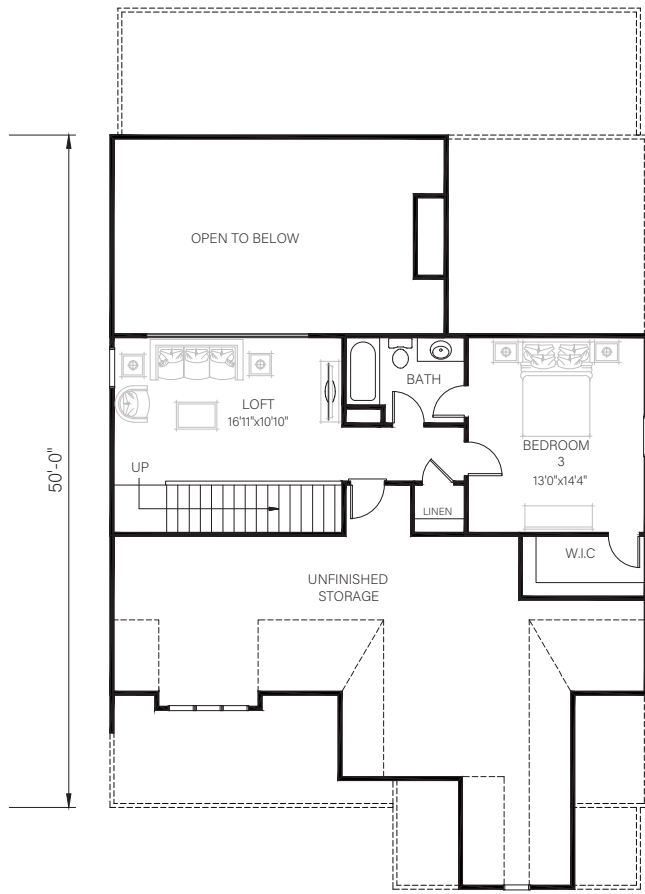

## LAUREL II

### MAIN LEVEL

### UPPER LEVEL

Main Level: 2 Bedrooms | 2 Baths

Upper Level: 1 Bedroom | 1 Bath

Square Footage: 1,549 Main Level; 563 Upper Level

[LAKEARROWHEADGA.COM](http://LAKEARROWHEADGA.COM) | 770-720-2700

Renderings are for illustrative purposes only and may vary in precise detail from the actual Plans and Standard Specifications for Highlands Vista, Unit 10. Galvanized Roofs over garages are optional based on availability of product. Information is subject to change without notice and at builders discretion. 09-06-22