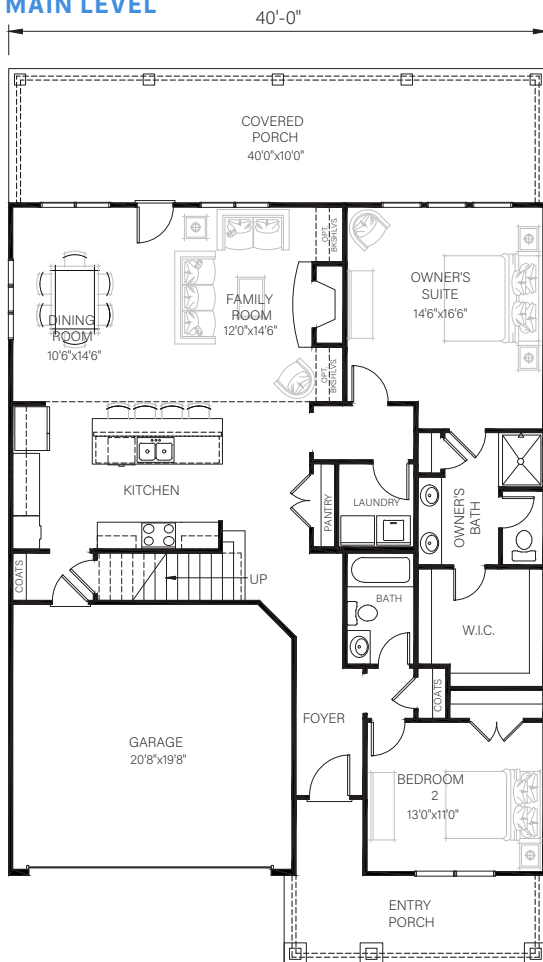

# FORT GIBSON

## LAUREL II

### MAIN LEVEL

### UPPER LEVEL

Main Level: 2 Bedrooms | 2 Baths

Upper Level: 1 Bedroom | 1 Bath

Square Footage: 1,549 Main Level; 563 Upper Level

[LAKEARROWHEADGA.COM](http://LAKEARROWHEADGA.COM) | 770-720-2700

Renderings are for illustrative purposes only and may vary in precise detail from the actual Plans and Standard Specifications for Highlands Vista, Unit 10. Galvanized Roofs over garages are optional based on availability of product. Information is subject to change without notice and at builders discretion. 09-06-22