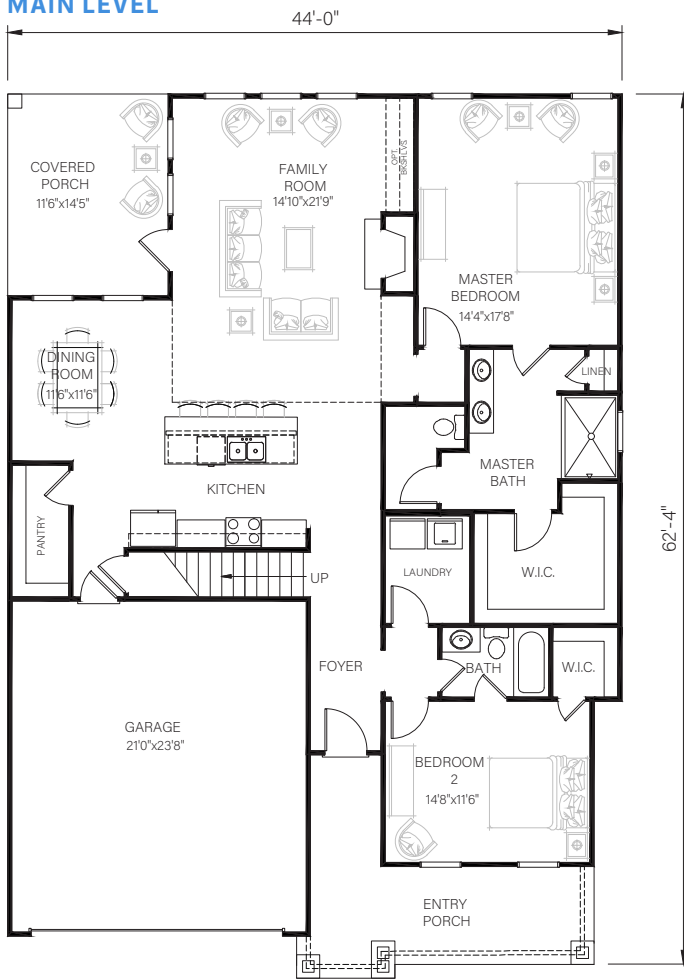

FORT GIBSON

MAGNOLIA II

MAIN LEVEL

OPTIONAL UPPER LEVEL

Main Level: 2 Bedrooms | 2 Baths

Optional Upper Level: 2 Bedrooms | 1 Bath

Square Footage: 1,796 Main Level; 837 Optional Upper Level

LAKEARROWHEADGA.COM | 770-720-2700

Renderings are for illustrative purposes only and may vary in precise detail from the actual Plans and Standard Specifications for Highlands Vista, Unit 10. Galvanized Roofs over garages are optional based on availability of product. Information is subject to change without notice and at builders discretion. 8-8-22