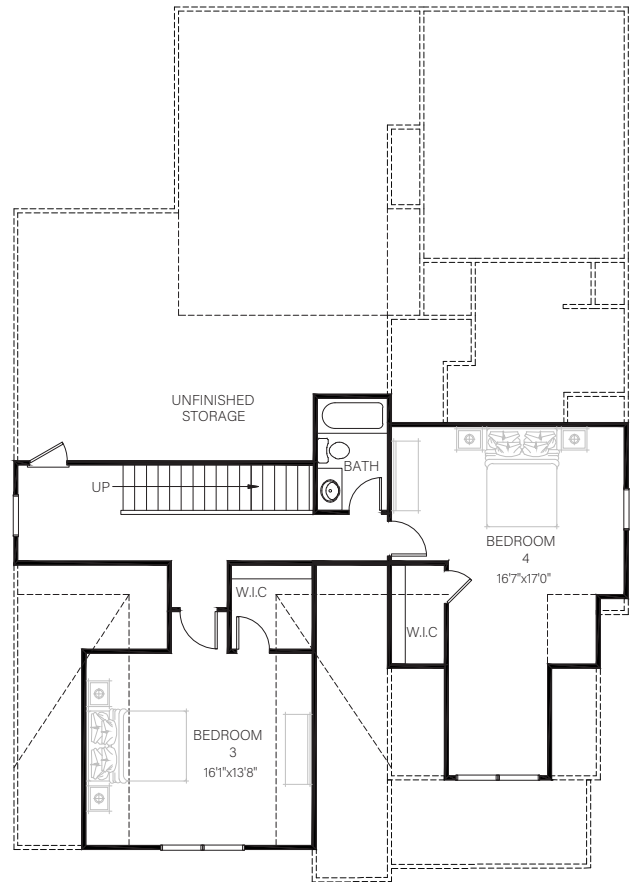

FORT GIBSON

MAGNOLIA II

MAIN LEVEL

OPTIONAL UPPER LEVEL

Main Level: 2 Bedrooms | 2 Baths

Optional Upper Level: 2 Bedrooms | 1 Bath

Square Footage: 1,796 Main Level; 837 Optional Upper Level

LAKEARROWHEADGA.COM | 770-720-2700

Renderings are for illustrative purposes only and may vary in precise detail from the actual Plans and Standard Specifications for Highlands Vista, Unit 10. Galvanized Roofs over garages are optional based on availability of product. Information is subject to change without notice and at builders discretion. 8-8-22