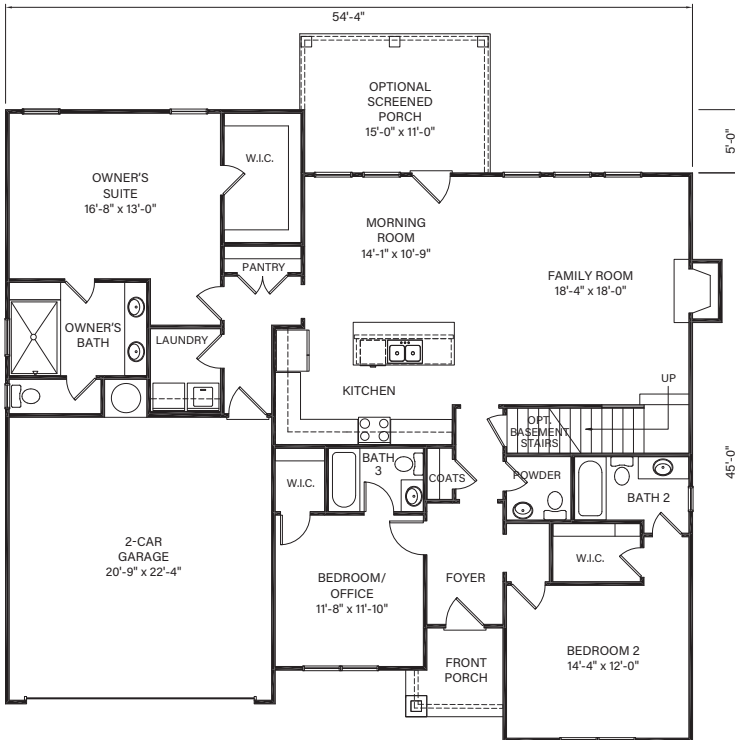

FORT GIBSON

WILLOW II

MAIN LEVEL

OPTIONAL UPPER LEVEL

Main Level: 3 Bedrooms | 3.5 Baths
 Optional Upper Level: 1 Bedroom | 1 Bath
 Square Footage: 1,891 Main Level; 431 Optional Upper Level

LAKEARROWHEADGA.COM | 770-720-2700

Renderings are for illustrative purposes only and may vary in precise detail from the actual Plans and Standard Specifications for Highlands Vista, Unit 10. Galvanized Roofs over garages are optional based on availability of product. Information is subject to change without notice and at builders discretion. 12-18-23