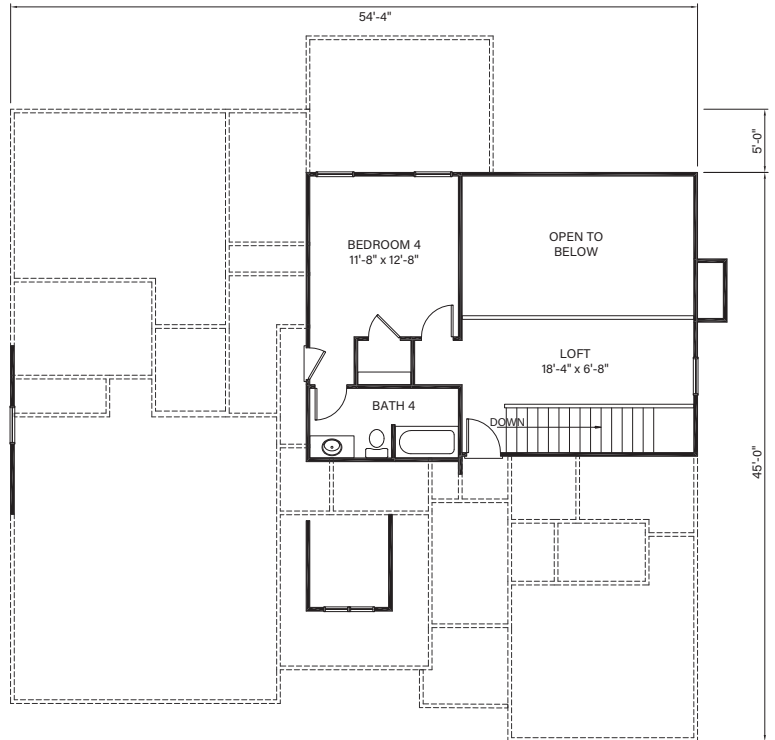

FORT GIBSON

WILLOW II

MAIN LEVEL

OPTIONAL UPPER LEVEL

Main Level: 3 Bedrooms | 3.5 Baths
 Optional Upper Level: 1 Bedroom | 1 Bath
 Square Footage: 1,891 Main Level; 431 Optional Upper Level

LAKEARROWHEADGA.COM | 770-720-2700

Renderings are for illustrative purposes only and may vary in precise detail from the actual Plans and Standard Specifications for Highlands Vista, Unit 10. Galvanized Roofs over garages are optional based on availability of product. Information is subject to change without notice and at builders discretion. 12-18-23