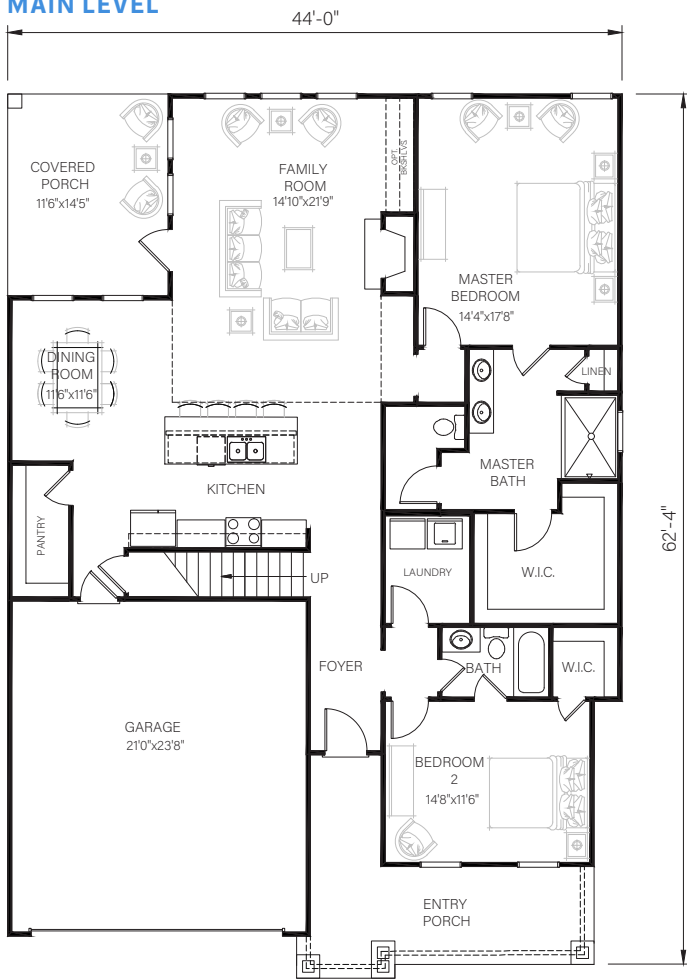

FORT GIBSON

MAGNOLIA II

MAIN LEVEL

OPTIONAL UPPER LEVEL

Main Level: 2 Bedrooms | 2 Baths

Optional Upper Level: 2 Bedrooms | 1 Bath

Square Footage: 1,796 Main Level; 885 Optional Upper Level

LAKEARROWHEADGA.COM | 770-720-2700

Renderings are for illustrative purposes only and may vary in precise detail from the actual Plans and Standard Specifications for Highlands Vista, Unit 10. Galvanized Roofs over garages are optional based on availability of product. Information is subject to change without notice and at builders discretion. 11-05-24