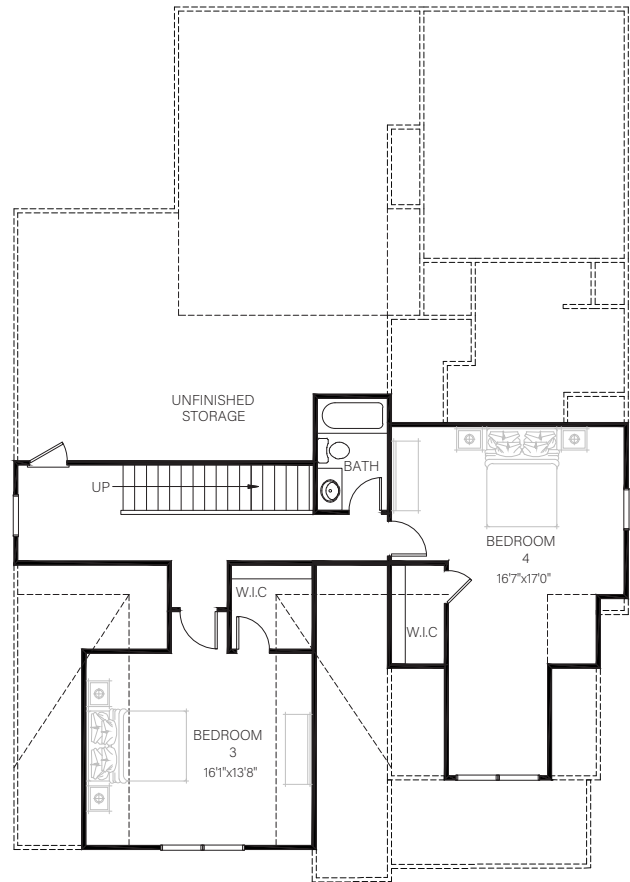

FORT GIBSON

MAGNOLIA II

MAIN LEVEL

OPTIONAL UPPER LEVEL

Main Level: 2 Bedrooms | 2 Baths

Optional Upper Level: 2 Bedrooms | 1 Bath

Square Footage: 1,796 Main Level; 885 Optional Upper Level

LAKEARROWHEADGA.COM | 770-720-2700

Renderings are for illustrative purposes only and may vary in precise detail from the actual Plans and Standard Specifications for Highlands Vista, Unit 10. Galvanized Roofs over garages are optional based on availability of product. Information is subject to change without notice and at builders discretion. 11-05-24