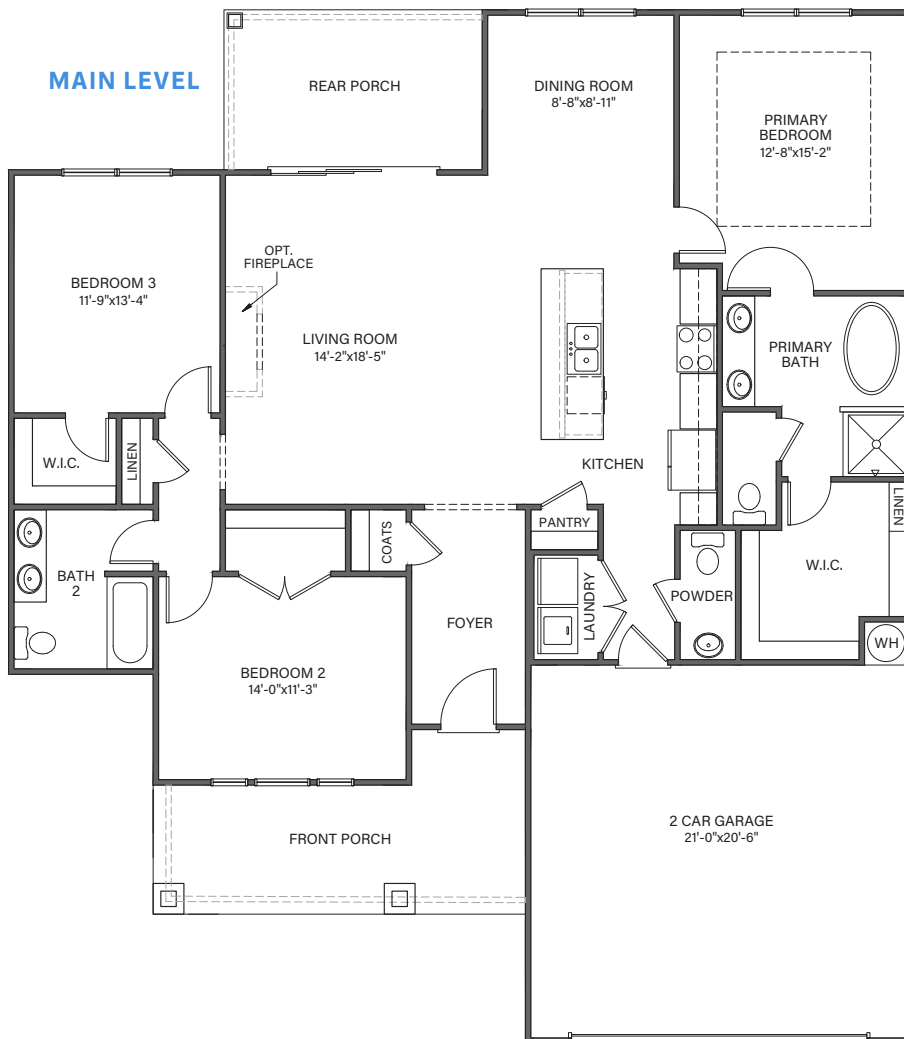

FORT GIBSON

REINHARDT

Main Level: 3 Bedrooms | 2.5 Baths
 Square Footage: 1,635 Main Level

LAKEARROWHEADGA.COM | 770-720-2700

Renderings are for illustrative purposes only and may vary in precise detail from the actual plans and standard specifications for Woodlands. Information is believed accurate, but not warranted and is subject to change without notice and at builders discretion. 11-14-24