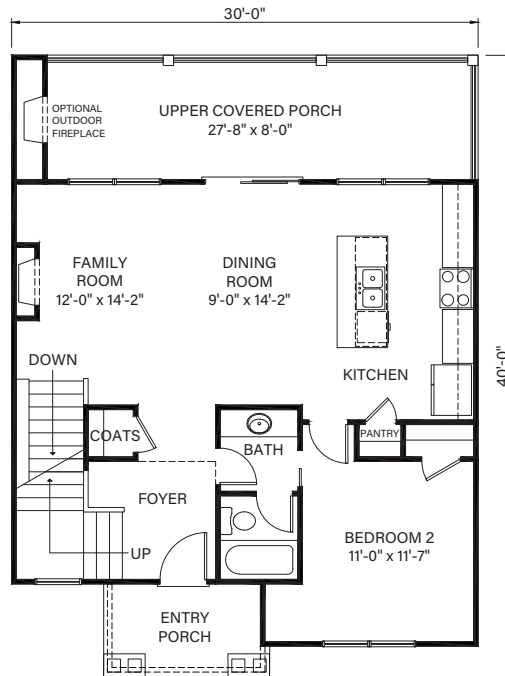

## FLOOR PLAN

### TERRACE LEVEL

### MAIN LEVEL

### UPPER LEVEL

Main Level: 1 Bedroom | 1 Bath

Upper Level: 1 Bedroom | 1 Bath

Lower Level: 1 Bedroom | 1 Bath | Media Room

Square Footage: 836 Main Level; 652 Upper Level; 575 Terrace Level; 2,063 Total

[LAKEARROWHEADGA.COM](http://LAKEARROWHEADGA.COM) | 770-720-2700