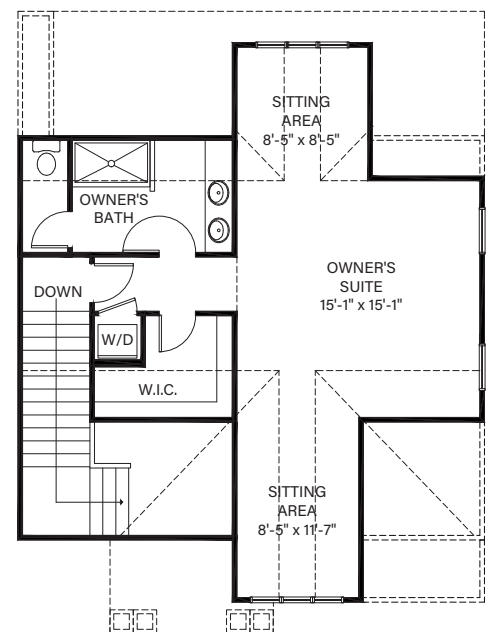

## FLOOR PLAN

### TERRACE LEVEL

### UPPER LEVEL

Main Level: 1 Bedroom | 1 Bath

Upper Level: 1 Bedroom | 1 Bath

Lower Level: 1 Bedroom | 1 Bath | Media Room

Square Footage: 836 Main Level; 652 Upper Level; 575 Terrace Level; 2,063 Total

[LAKEARROWHEADGA.COM](http://LAKEARROWHEADGA.COM) | 770-720-2700