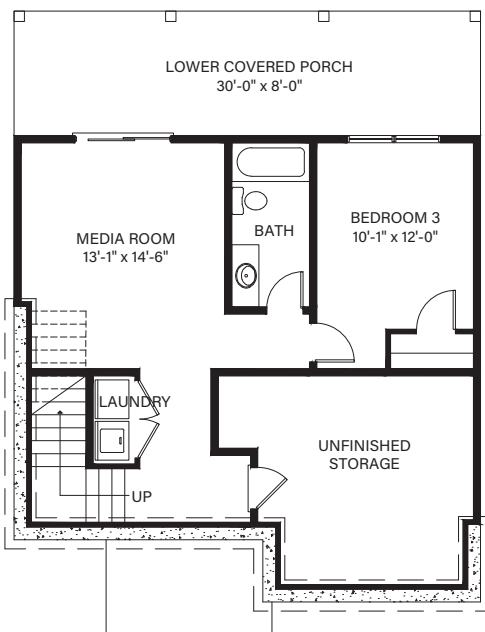

## FLOOR PLAN

### TERRACE LEVEL

### UPPER LEVEL

Main Level: 1 Bedroom | 1 Bath

Upper Level: 1 Bedroom | 1 Bath

Lower Level: 1 Bedroom | 1 Bath | Media Room

Square Footage: 836 Main Level; 652 Upper Level; 575 Terrace Level; 2,063 Total

[LAKEARROWHEADGA.COM](http://LAKEARROWHEADGA.COM) | 770-720-2700