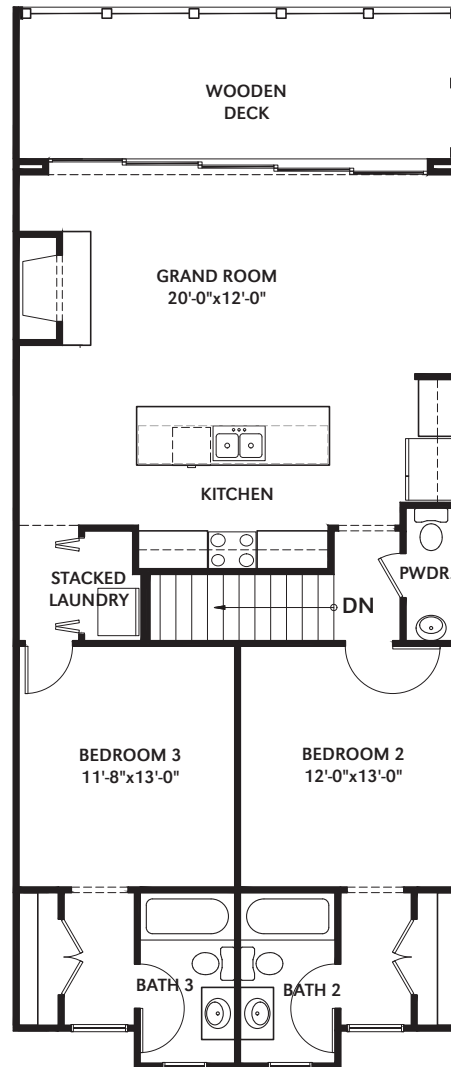

WATERVIEW TOWNHOMES

NEWPORT B FLOOR PLAN – BUILDING 1

FIRST LEVEL

SECOND LEVEL

First Level: 2 Bedrooms | 1 Bath

Second Level: 1 Bedroom | 1.5 Baths

Square Footage: 641 First Level; 1,076 Second Level; 1,717 Total