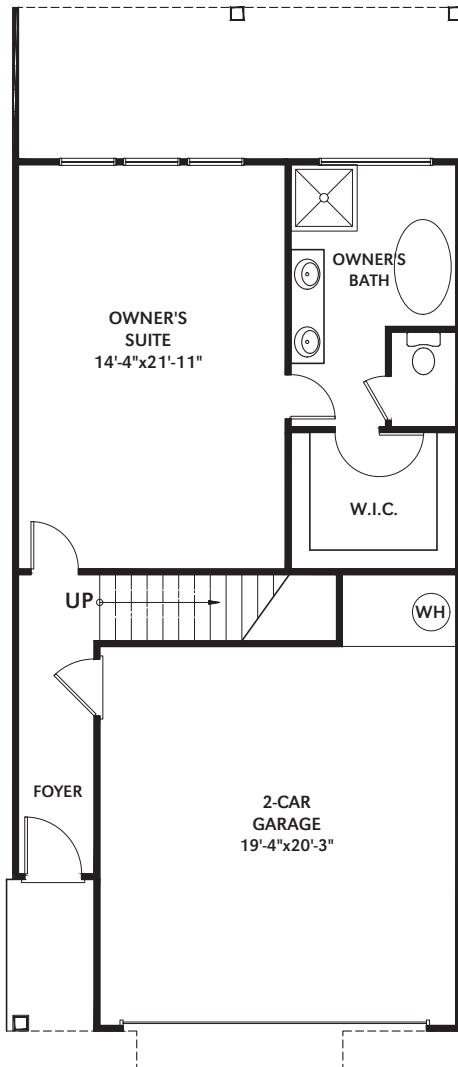

WATERVIEW TOWNHOMES

NEWPORT B FLOOR PLAN – BUILDING 1

FIRST LEVEL

SECOND LEVEL

First Level: 2 Bedrooms | 1 Bath

Second Level: 1 Bedroom | 1.5 Baths

Square Footage: 641 First Level; 1,076 Second Level; 1,717 Total