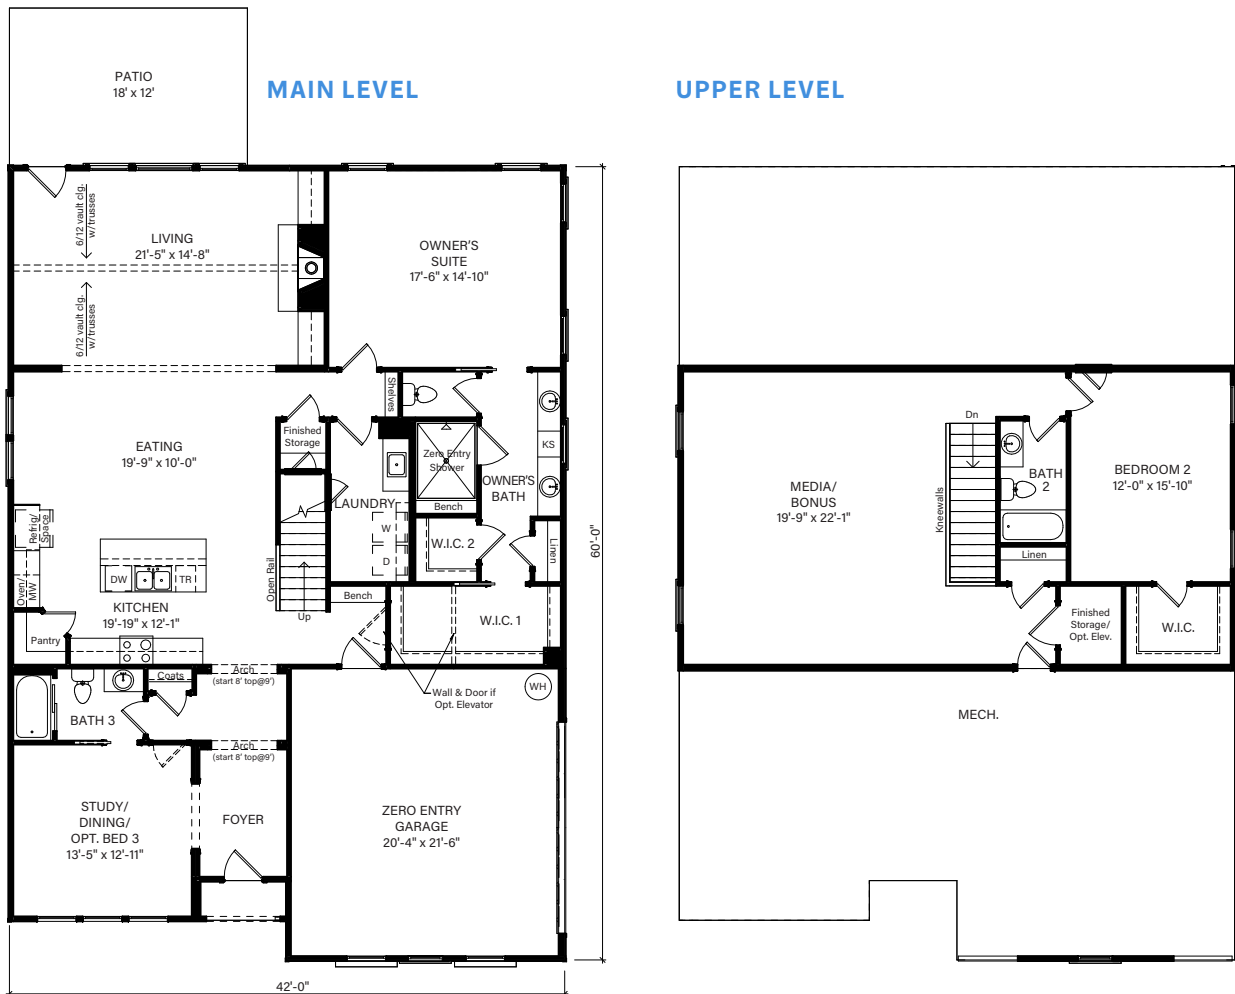

WOODLANDS

MONROE

Main Level: 2 Bedrooms | 2 Baths

Upper Level: 1 Bedroom | 1 Bath | Media

Square Footage: 1979 Main Level; 931 Upper Level

JW COLLECTION

LAKEARROWHEADGA.COM | 770-720-2700

Renderings are for illustrative purposes only and may vary in precise detail from the actual plans and standard specifications for Woodlands. Information is believed accurate, but not warranted and is subject to change without notice and at builders discretion. 10-14-23