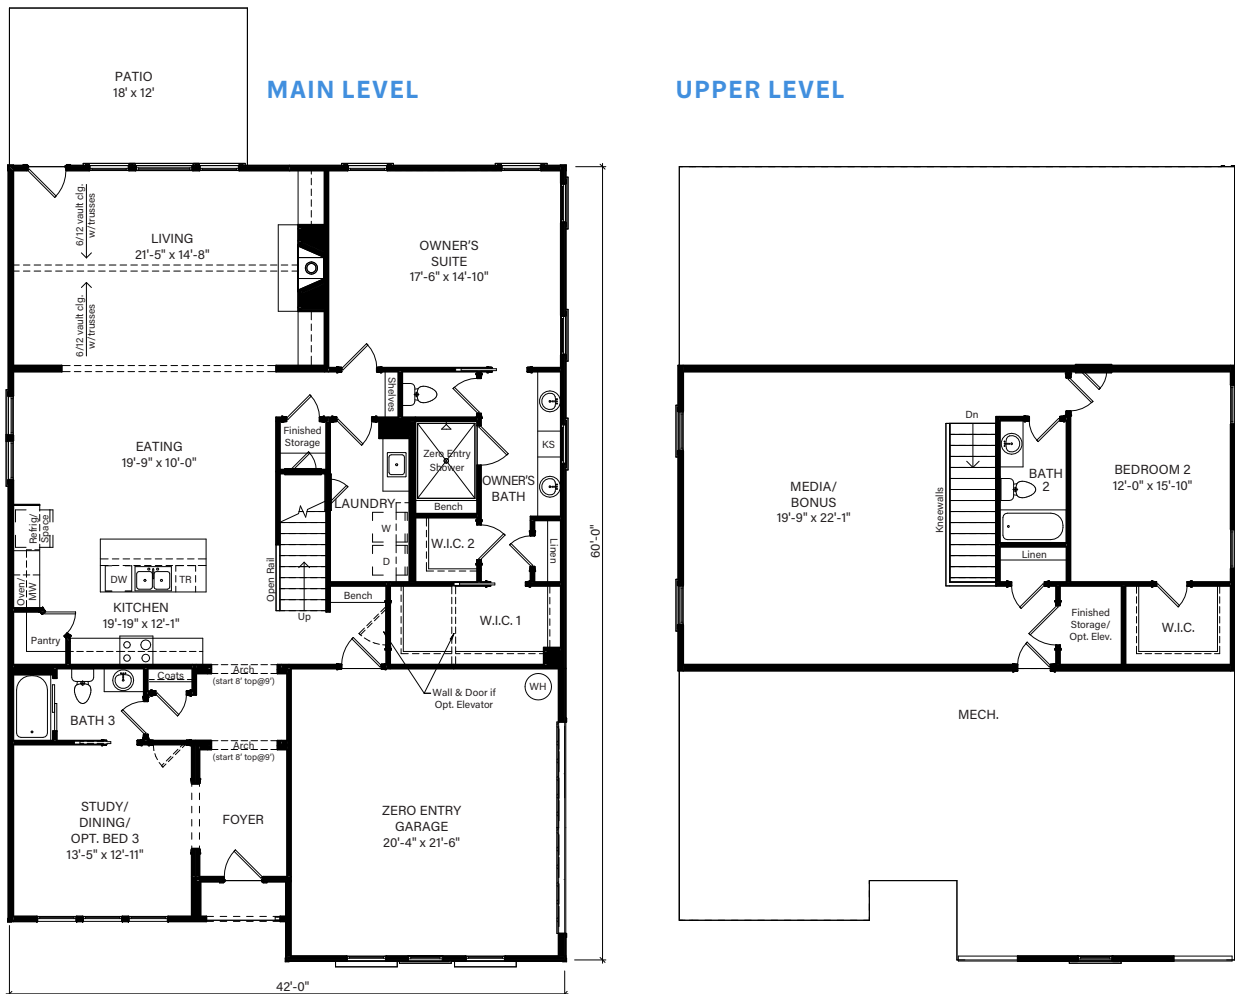

WOODLANDS

MONROE

Main Level: 2 Bedrooms | 2 Baths

Upper Level: 1 Bedroom | 1 Bath | Media

Square Footage: 1979 Main Level; 931 Upper Level

JW COLLECTION

LAKEARROWHEADGA.COM | 770-720-2700

Renderings are for illustrative purposes only and may vary in precise detail from the actual plans and standard specifications for Woodlands. Information is believed accurate, but not warranted and is subject to change without notice and at builders discretion. 05-31-24