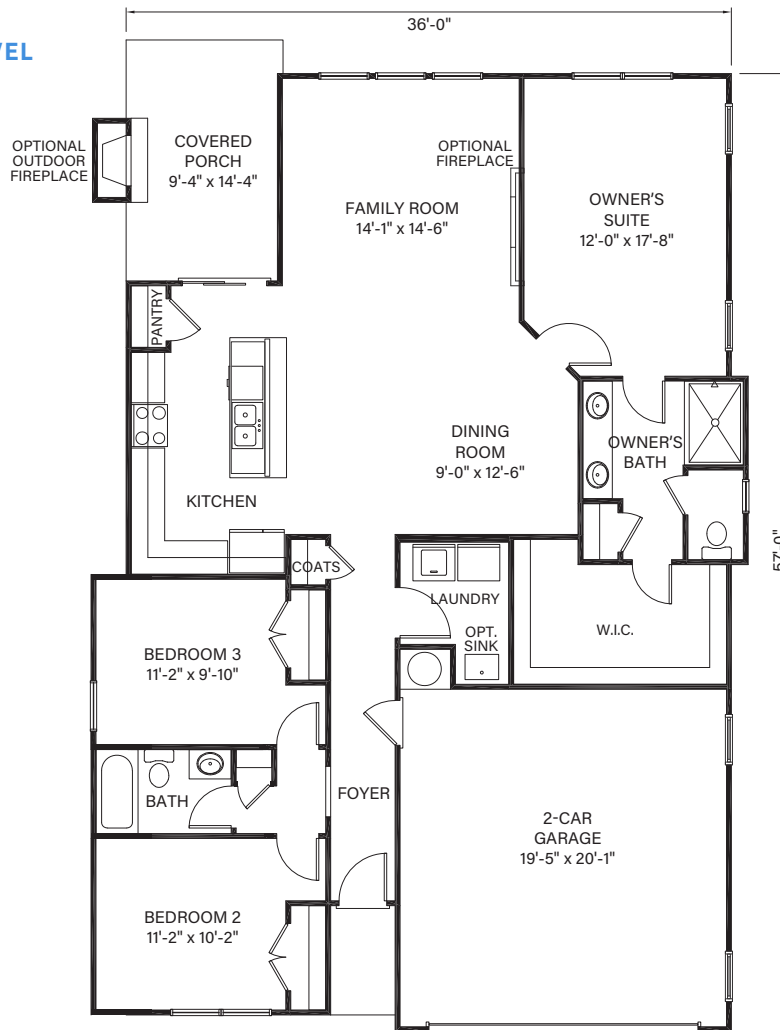

WOODLANDS

JUNIPER II A

MAIN LEVEL

Main Level: 3 Bedrooms | 2 Baths
Square Footage: 1,551 Main Level

LAKEARROWHEADGA.COM | 770-720-2700

Renderings are for illustrative purposes only and may vary in precise detail from the actual plans and standard specifications for Woodlands. Information is believed accurate, but not warranted and is subject to change without notice and at builders discretion. 08-21-24