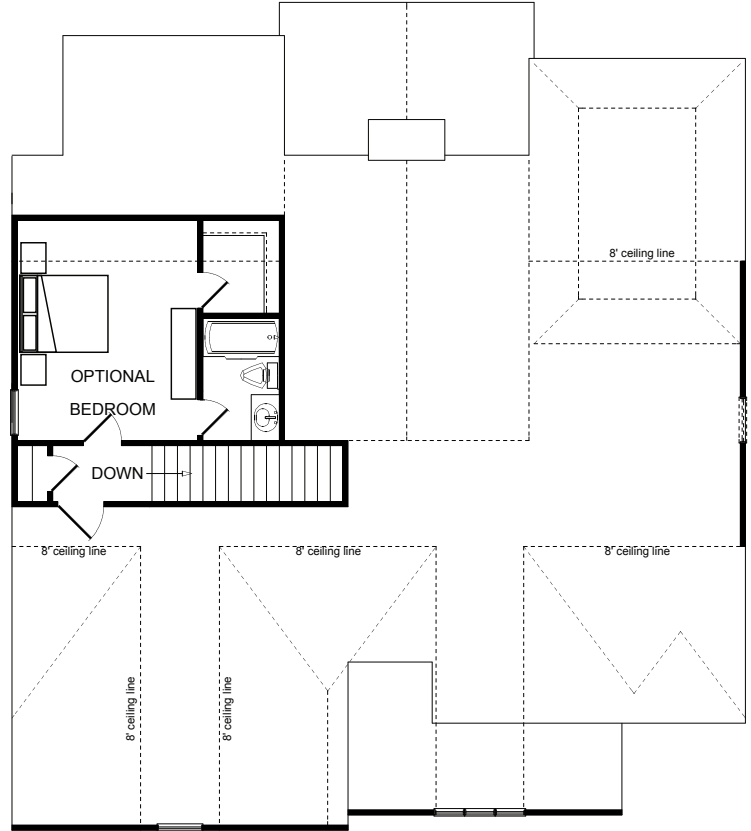

WOODLANDS

CHEROKEE

MAIN LEVEL

OPTIONAL UPPER LEVEL

Main Level: 2 Bedrooms | 2 Baths

Optional Upper Level: 1 Bedrooms | 1 Bath

Square Footage: 1,657 Main Level; 442 Optional Upper Level

TIH Homes, INC. 