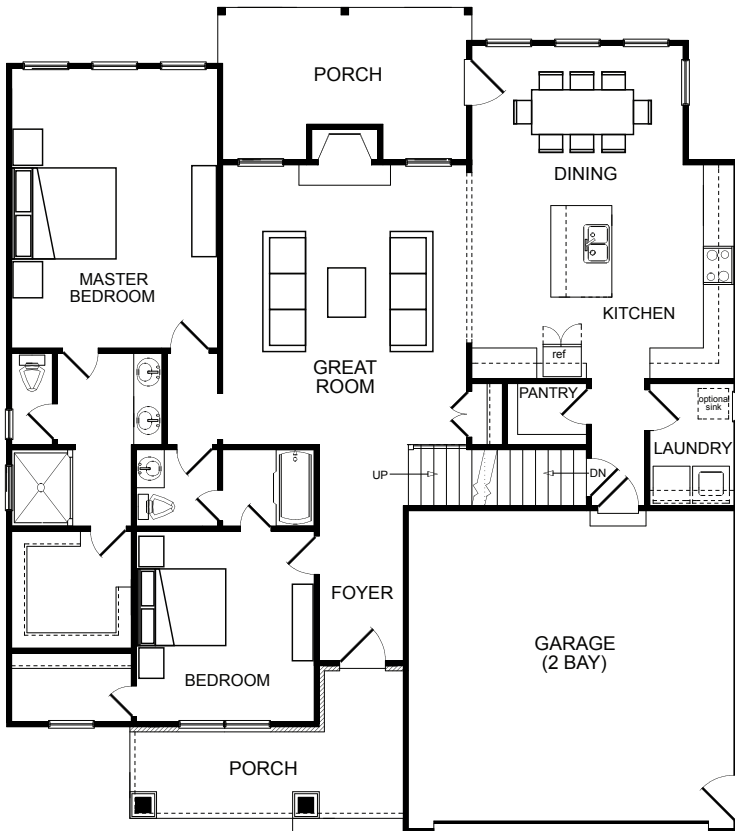

WOODLANDS

CHEROKEE

MAIN LEVEL

OPTIONAL UPPER LEVEL

Main Level: 2 Bedrooms | 2 Baths

Optional Upper Level: 1 Bedrooms | 1 Bath

Square Footage: 1,657 Main Level; 442 Optional Upper Level

TIH Homes, INC. 