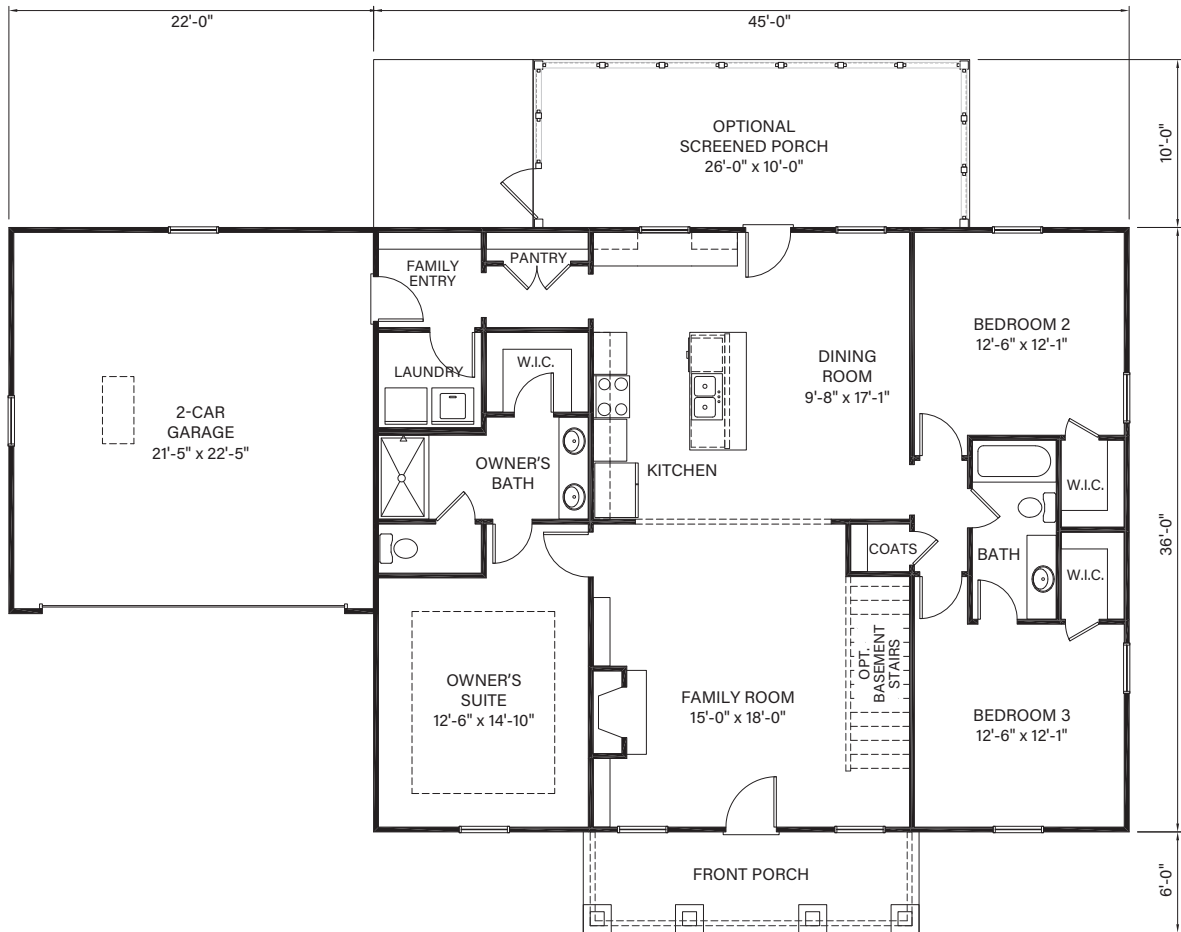

WOODLANDS

ETOWAH

MAIN LEVEL

Main Level: 3 Bedrooms | 2 Baths
Square Footage: 1,620 Main Level

TIH Homes, INC. 

LAKEARROWHEADGA.COM | 770-720-2700

Renderings are for illustrative purposes only and may vary in precise detail from the actual plans and standard specifications for Woodlands. Information is believed accurate, but not warranted and is subject to change without notice and at builders discretion. 06-21-24