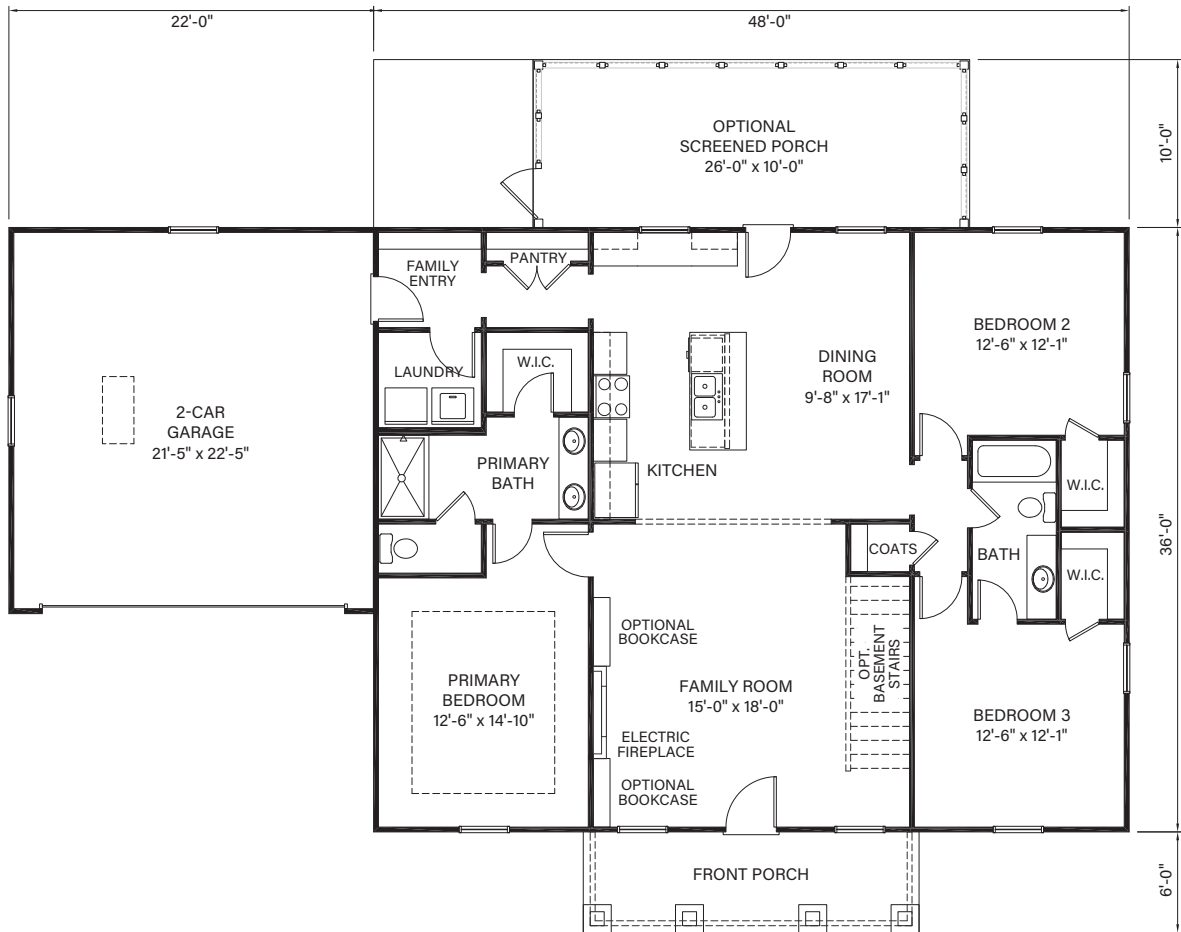

WOODLANDS

ETOWAH II

MAIN LEVEL

Main Level: 3 Bedrooms | 2 Baths
 Square Footage: 1,770 Main Level

TIH Homes, INC. 

LAKEARROWHEADGA.COM | 770-720-2700

Renderings are for illustrative purposes only and may vary in precise detail from the actual plans and standard specifications for Woodlands. Information is believed accurate, but not warranted and is subject to change without notice and at builders discretion. 03-11-25