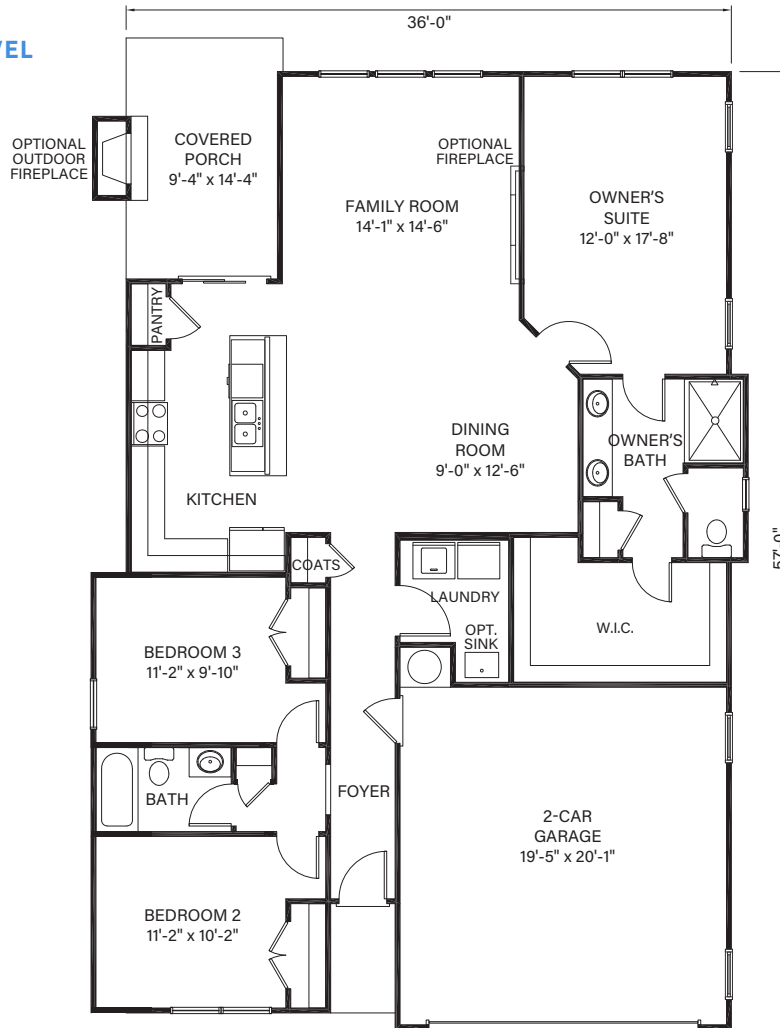

WOODLANDS

JUNIPER II A

MAIN LEVEL

Main Level: 3 Bedrooms | 2 Baths
Square Footage: 1,551 Main Level

TIH Homes, INC. 

LAKEARROWHEADGA.COM | 770-720-2700

Renderings are for illustrative purposes only and may vary in precise detail from the actual plans and standard specifications for Woodlands. Information is believed accurate, but not warranted and is subject to change without notice and at builders discretion. 08-21-24