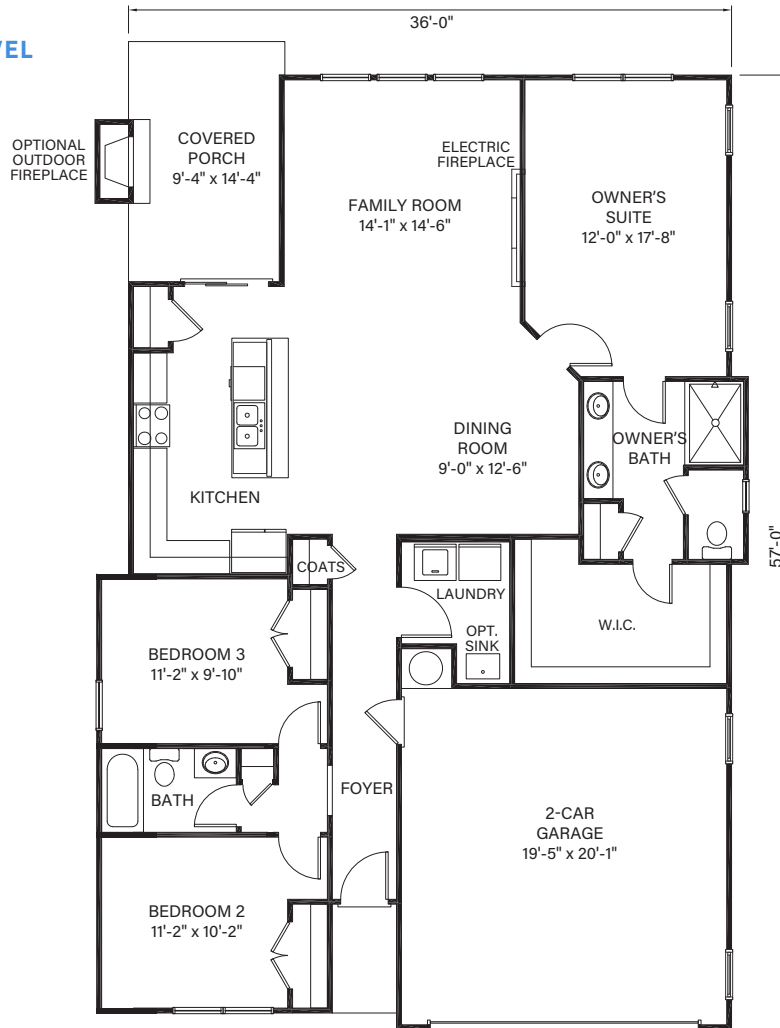

## JUNIPER II B

### MAIN LEVEL

Main Level: 3 Bedrooms | 2 Baths  
Square Footage: 1,551 Main Level

TIH Homes, INC. 

LAKEARROWHEADGA.COM | 770-720-2700

Renderings are for illustrative purposes only and may vary in precise detail from the actual plans and standard specifications for Woodlands. Information is believed accurate, but not warranted and is subject to change without notice and at builders discretion. 01-07-25