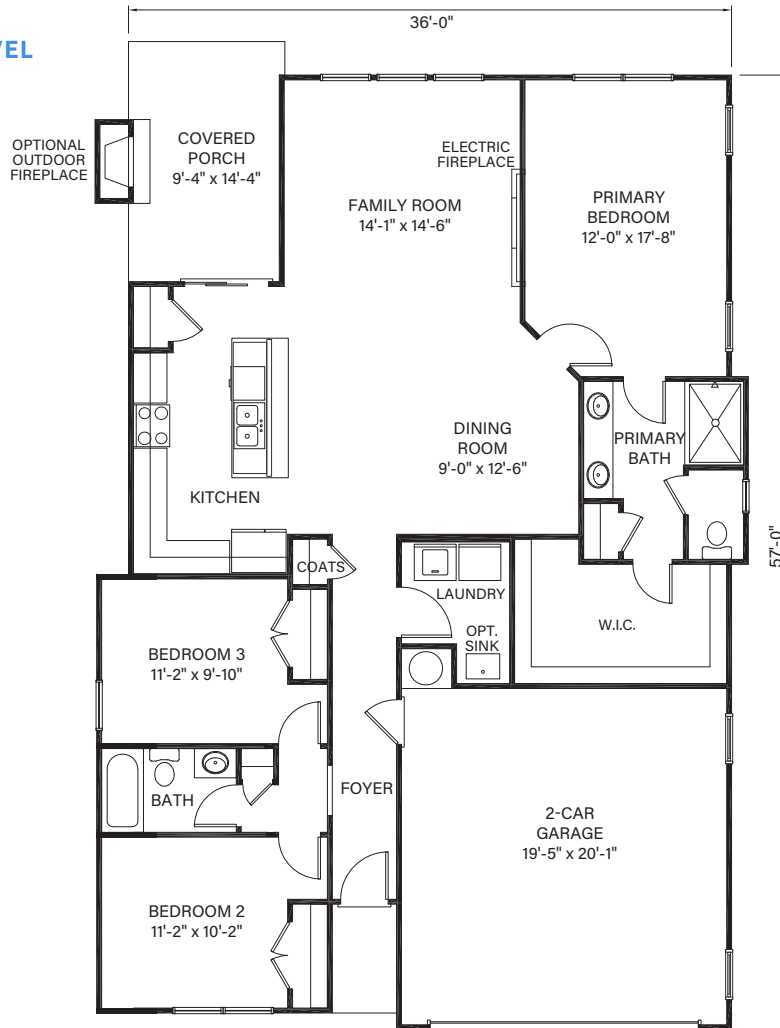

WOODLANDS

JUNIPER II B

MAIN LEVEL

Main Level: 3 Bedrooms | 2 Baths
Square Footage: 1,551 Main Level

TIH Homes, INC. 

LAKEARROWHEADGA.COM | 770-720-2700

Renderings are for illustrative purposes only and may vary in precise detail from the actual plans and standard specifications for Woodlands. Information is believed accurate, but not warranted and is subject to change without notice and at builders discretion. 02-04-25