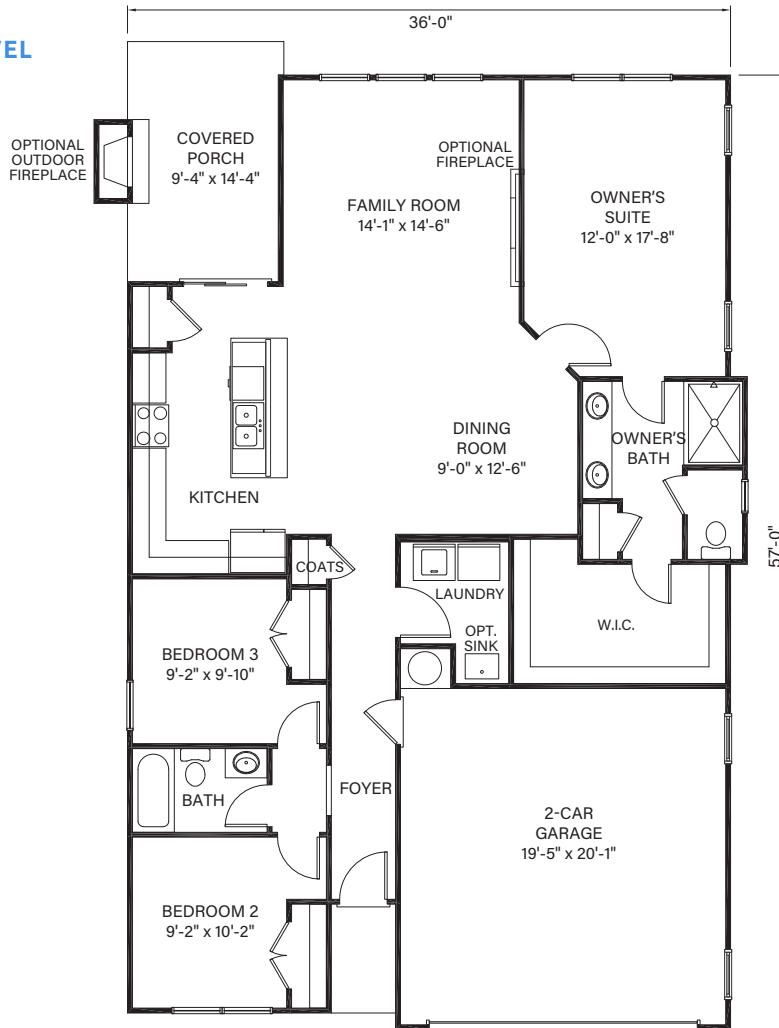

WOODLANDS

JUNIPER II B

MAIN LEVEL

Main Level: 3 Bedrooms | 2 Baths
Square Footage: 1,501 Main Level

TIH Homes, INC. 

LAKEARROWHEADGA.COM | 770-720-2700

Renderings are for illustrative purposes only and may vary in precise detail from the actual plans and standard specifications for Woodlands. Information is believed accurate, but not warranted and is subject to change without notice and at builders discretion. 05-09-24