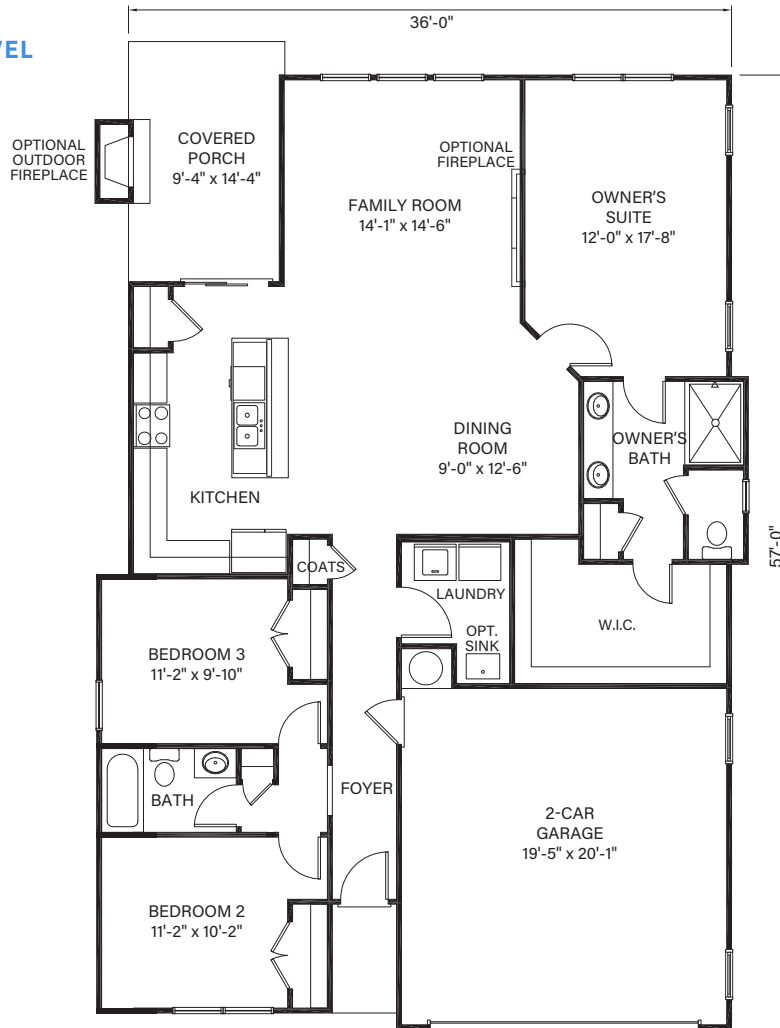

WOODLANDS

JUNIPER II B

MAIN LEVEL

Main Level: 3 Bedrooms | 2 Baths
Square Footage: 1,551 Main Level

TIH Homes, INC. 

LAKEARROWHEADGA.COM | 770-720-2700

Renderings are for illustrative purposes only and may vary in precise detail from the actual plans and standard specifications for Woodlands. Information is believed accurate, but not warranted and is subject to change without notice and at builders discretion. 08-21-24