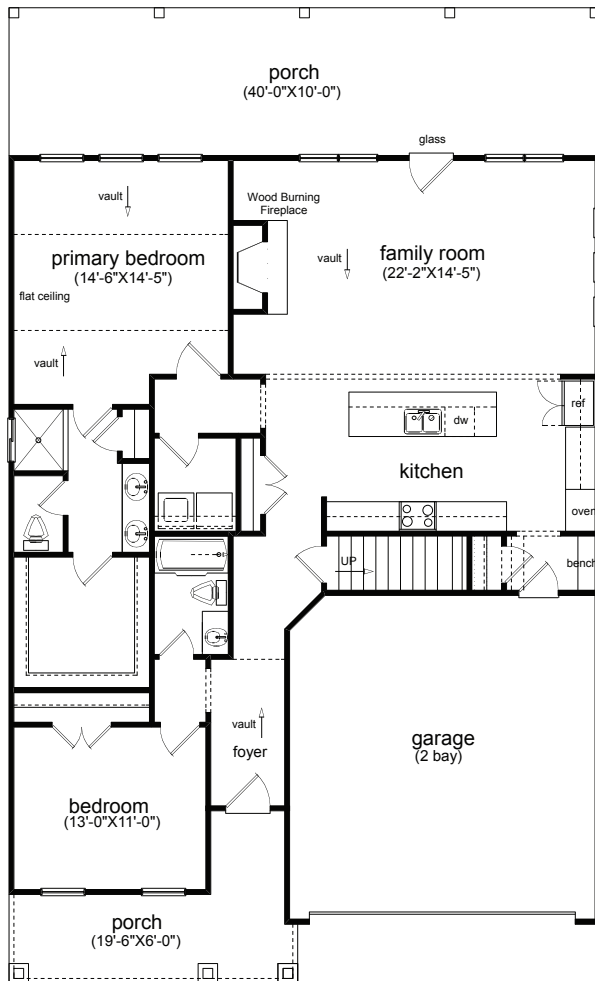

WOODLANDS

LAUREL II

MAIN LEVEL

OPTIONAL UPPER LEVEL

Main Level: 2 Bedrooms | 2 Baths

Optional Upper Level: 1 Bedroom | 1 Bath

Square Footage: 1,549 Main Level; 563 Optional Upper Level

TIH Homes, INC. 