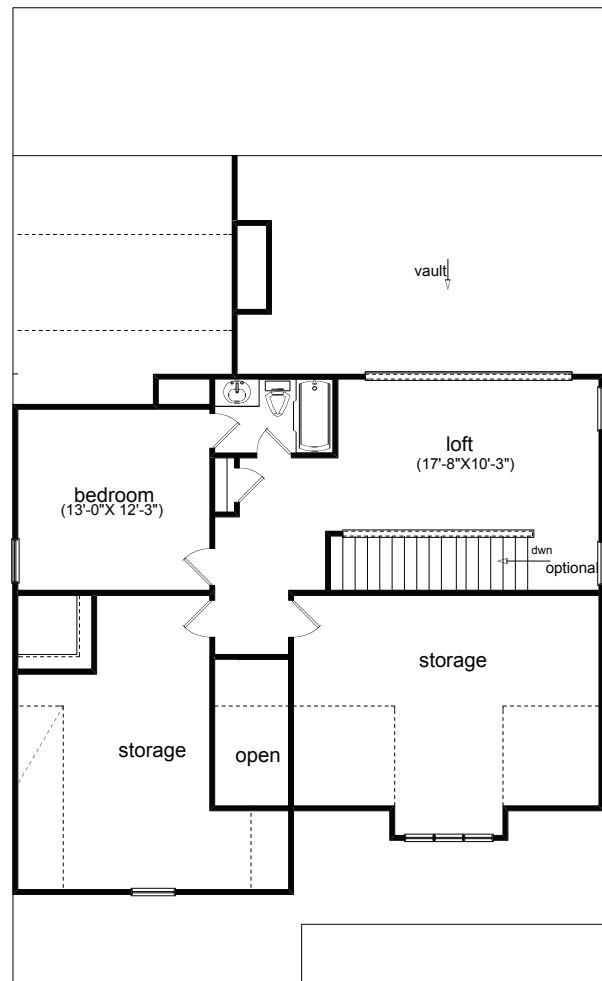

WOODLANDS

LAUREL II

MAIN LEVEL

OPTIONAL UPPER LEVEL

Main Level: 2 Bedrooms | 2 Baths

Optional Upper Level: 1 Bedroom | 1 Bath

Square Footage: 1,549 Main Level; 563 Optional Upper Level

TIH Homes, INC. 