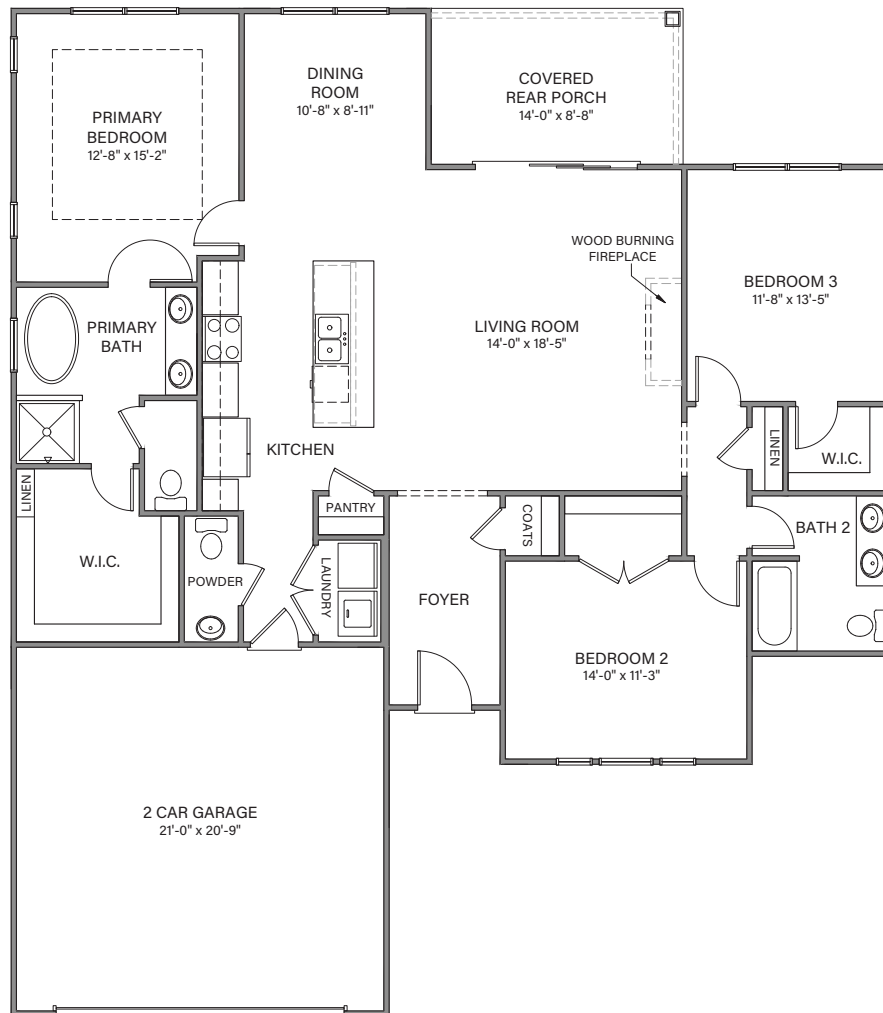

WOODLANDS

SEQUOIA

MAIN LEVEL

Main Level: 3 Bedrooms | 2 Baths
 Square Footage: 1,721 Main Level

TIH Homes, INC. 

LAKEARROWHEADGA.COM | 770-720-2700

Renderings are for illustrative purposes only and may vary in precise detail from the actual plans and standard specifications for Woodlands. Information is believed accurate, but not warranted and is subject to change without notice and at builders discretion. 02-17-25