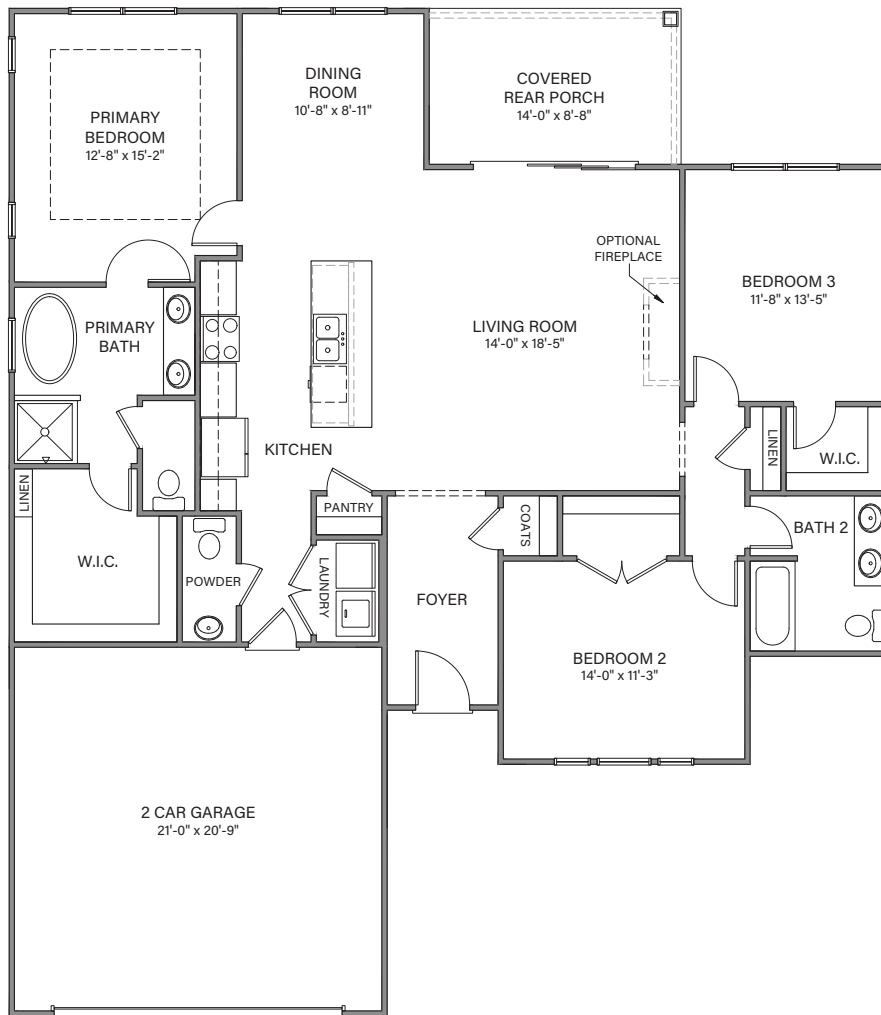

WOODLANDS

SEQUOIA

MAIN LEVEL

Main Level: 3 Bedrooms | 2 Baths
Square Footage: 1,635 Main Level

TIH Homes, INC. 

LAKEARROWHEADGA.COM | 770-720-2700

Renderings are for illustrative purposes only and may vary in precise detail from the actual plans and standard specifications for Woodlands. Information is believed accurate, but not warranted and is subject to change without notice and at builders discretion. 10-02-24